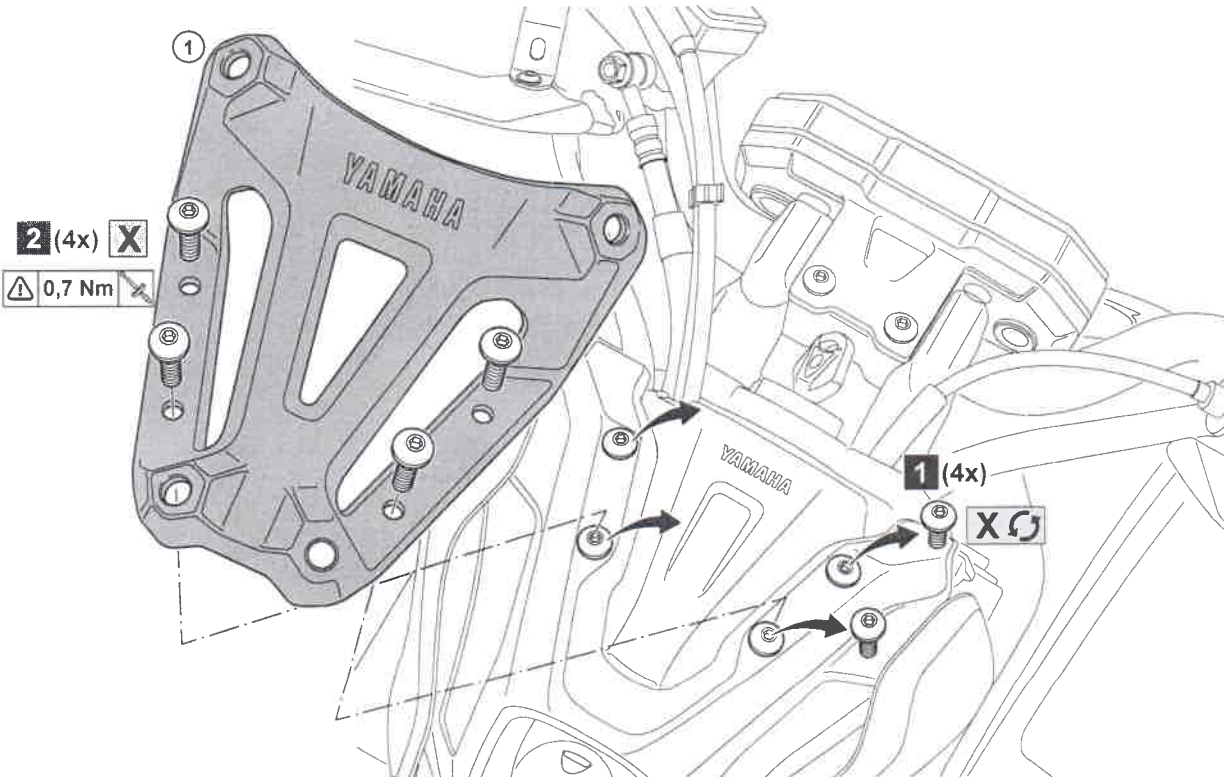

MT07 (MY20>) Sport Screen

MT07 (MY20>) Sport Screen

BAT-F83J0- ** - **

Posnr.	QTY	
①	1	
②	2	
③	1	
④	4	

<p>Easy, suitable for novice with little experience</p>	<p>Fairly easy, suitable for beginner with some experience</p>	<p>Fairly difficult, suitable for competent DIY mechanic</p>	<p>Difficult, suitable for experienced DIY mechanic</p>	<p>Very difficult, suitable for expert DIY or professional</p>
---	--	--	---	--