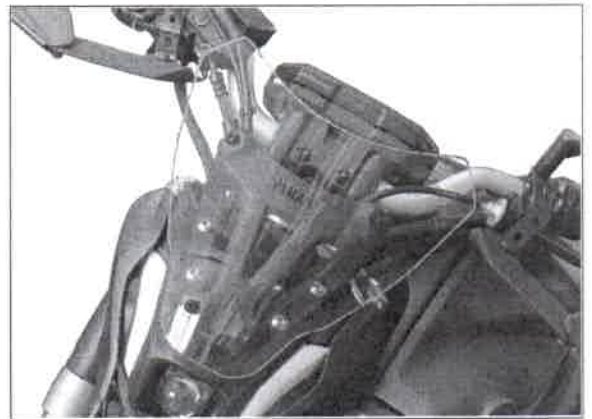

MT07 (MY20>) Sport Screen

MT07 (MY20>) Sport Screen

BAT-F83J0- ** - **

Posnr.	QTY	
①	1	
②	2	
③	1	
④	4	

<p>Easy, suitable for novice with little experience</p>	<p>Fairly easy, suitable for beginner with some experience</p>	<p>Fairly difficult, suitable for competent DIY mechanic</p>	<p>Difficult, suitable for experienced DIY mechanic</p>	<p>Very difficult, suitable for expert DIY or professional</p>
---	--	--	---	--