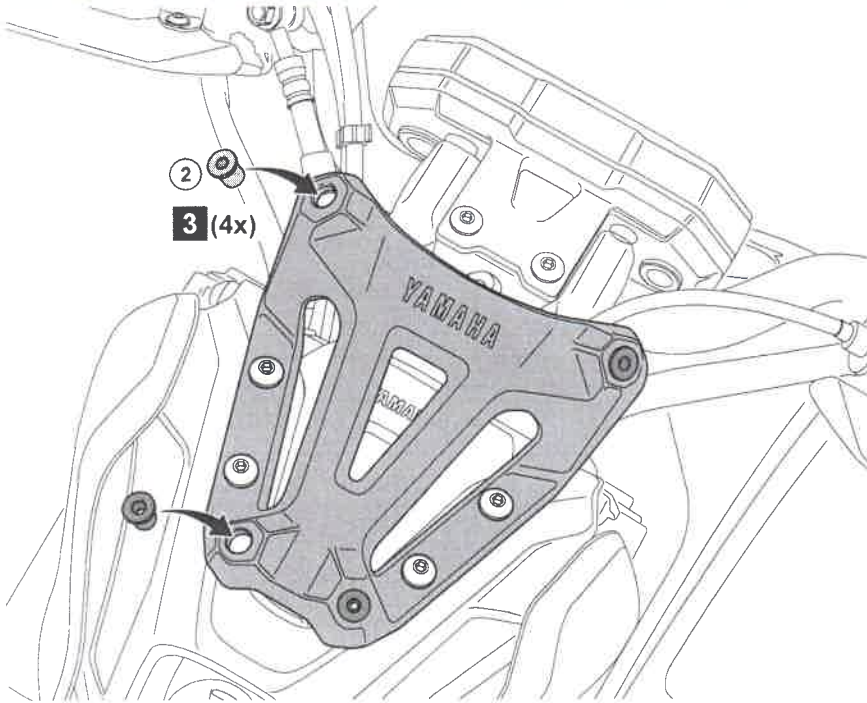

MT07 (MY20>) Sport Screen

MT07 (MY20>) Sport Screen

BAT-F83J0- ** - **

Posnr.	QTY	
①	1	
②	2	
③	1	
④	4	

<p>Easy, suitable for novice with little experience</p>	<p>Fairly easy, suitable for beginner with some experience</p>	<p>Fairly difficult, suitable for competent DIY mechanic</p>	<p>Difficult, suitable for experienced DIY mechanic</p>	<p>Very difficult, suitable for expert DIY or professional</p>
---	--	--	---	--