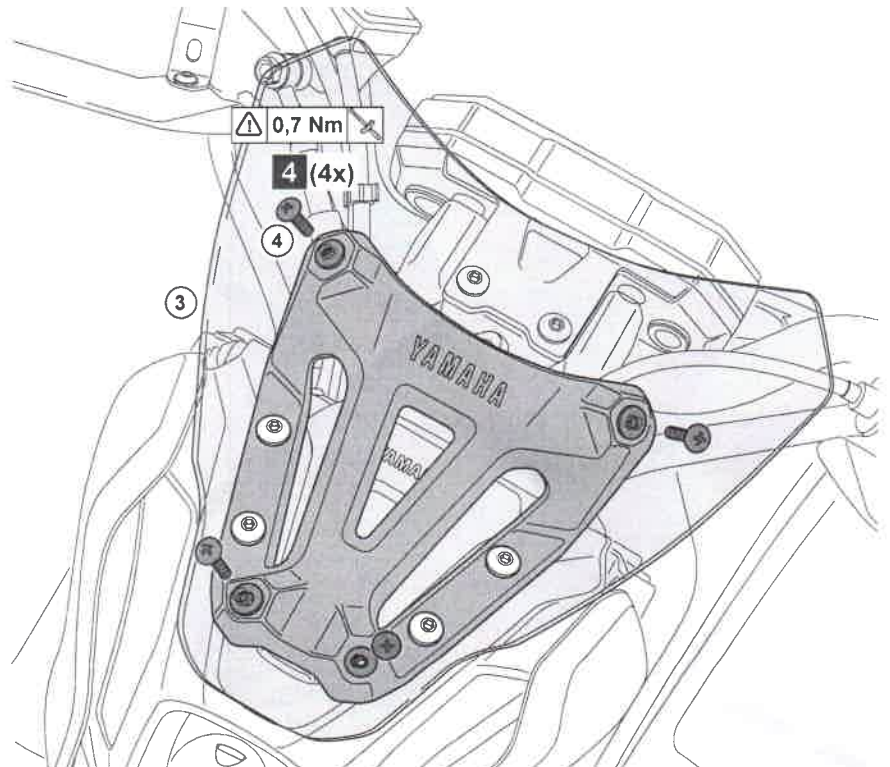

MT07 (MY20>) Sport Screen

MT07 (MY20>) Sport Screen

BAT-F83J0- ** - **

Posnr.	QTY	
①	1	
②	2	
③	1	
④	4	

<p>Easy, suitable for novice with little experience</p>	<p>Fairly easy, suitable for beginner with some experience</p>	<p>Fairly difficult, suitable for competent DIY mechanic</p>	<p>Difficult, suitable for experienced DIY mechanic</p>	<p>Very difficult, suitable for expert DIY or professional</p>
---	--	--	---	--