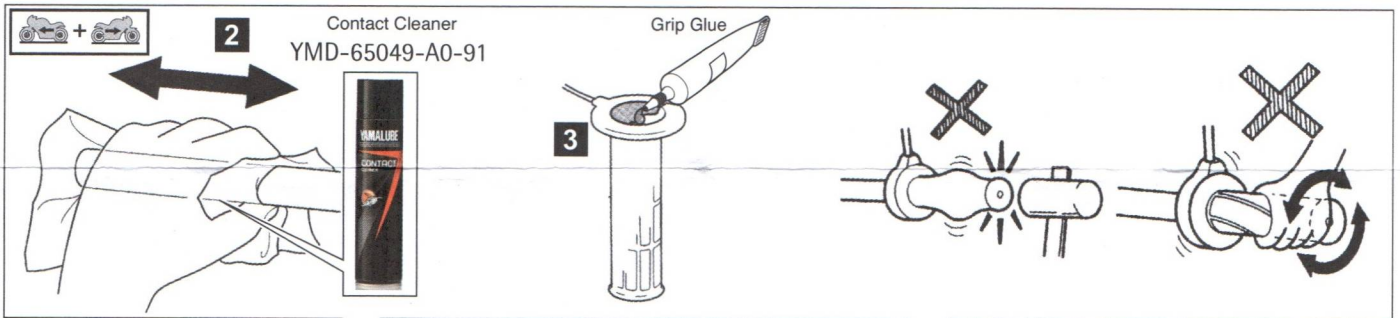

HEATED GRIP SPACER

YME-F296E-**-**-**

Posnr.	QTY	
①	1	 inner Ø 23.1 mm
②	1	 inner Ø 26.7 mm
③	1	 NOT INCLUDED YME-F2960-**-**-**

<p>Easy, suitable for novice with little experience</p> 	<p>Fairly easy, suitable for beginner with some experience</p> 	<p>Fairly difficult, suitable for competent DIY mechanic</p> 	<p>Difficult, suitable for experienced DIY mechanic</p> 	<p>Very difficult, suitable for expert DIY or professional</p> 
--	---	---	--	---