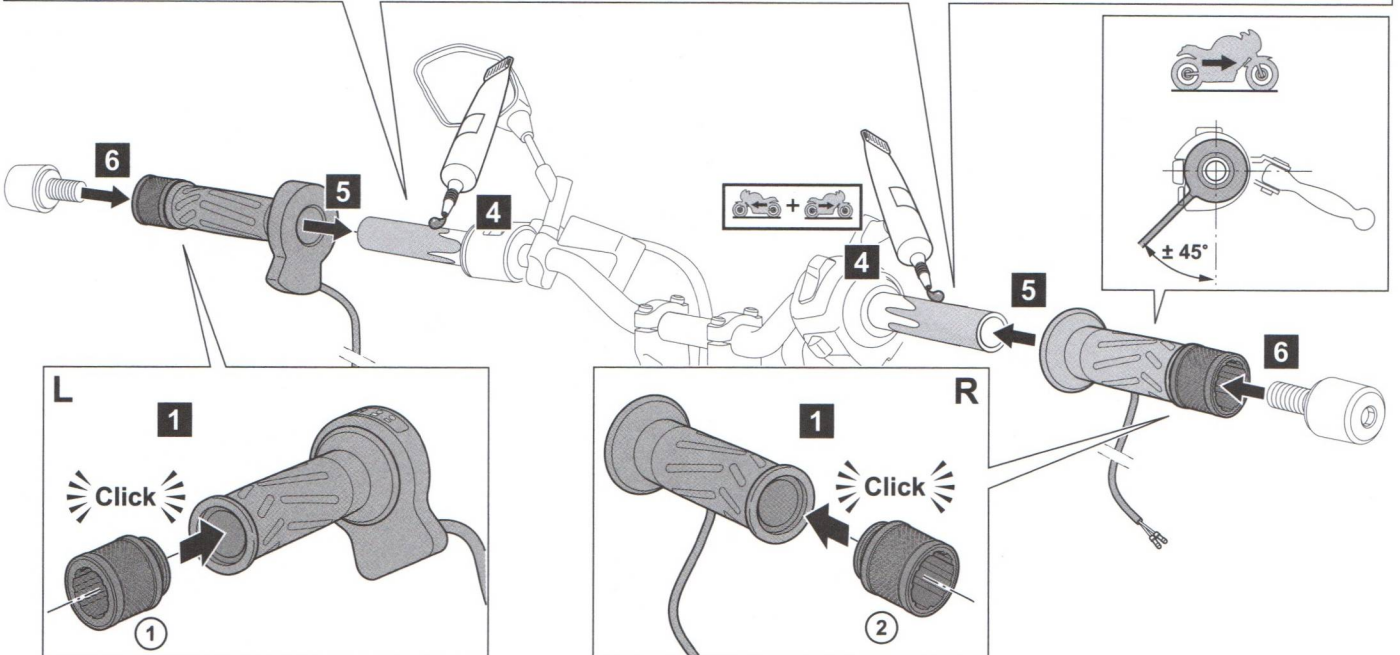

HEATED GRIP SPACER

YME-F296E-**-**-**

Posnr.	QTY	
①	1	 inner Ø 23.1 mm
②	1	 inner Ø 26.7 mm
③	1	 NOT INCLUDED YME-F2960-**-**-**

<p>Easy, suitable for novice with little experience</p> 	<p>Fairly easy, suitable for beginner with some experience</p> 	<p>Fairly difficult, suitable for competent DIY mechanic</p> 	<p>Difficult, suitable for experienced DIY mechanic</p> 	<p>Very difficult, suitable for expert DIY or professional</p> 
--	---	---	--	---