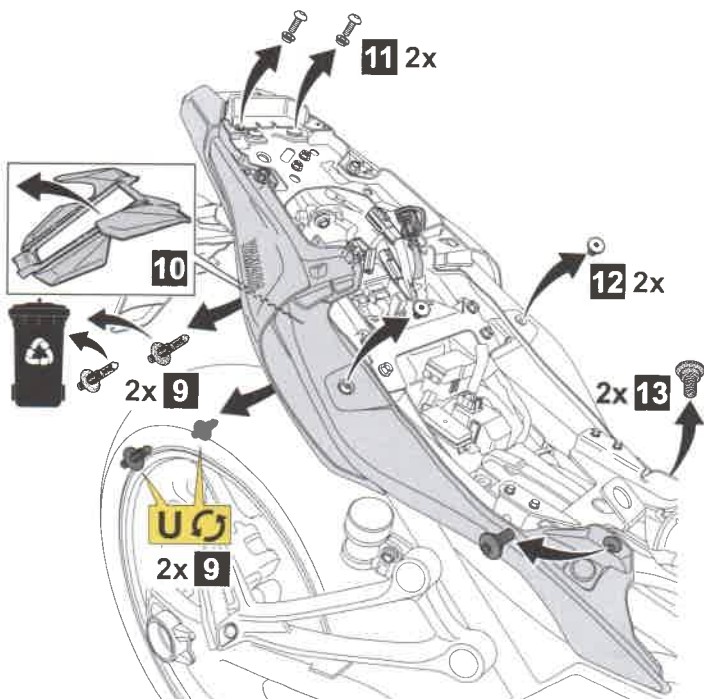

## MT-07 (2021) LPH

BAT-FLPH0-\*\*-\*\*

00:60

Posnr.	QTY	
①	1	
②	1	
③	1	
④	1	
⑤	3	
⑥	4	
⑦	2	
⑧	2	
⑨	1	
⑩	1	
⑪	4	
⑫	4	
⑬	1	
⑭	1	
⑮	1	
⑯	2	
⑰	1	100mm

Posnr.	QTY	
⑱	1	
⑲	5	
⑳	2	YME-W0789-XX-00 Not included
㉑	2	
㉒	2	

Very difficult, suitable for expert DIY or professional

MT-07 (2021) LPH