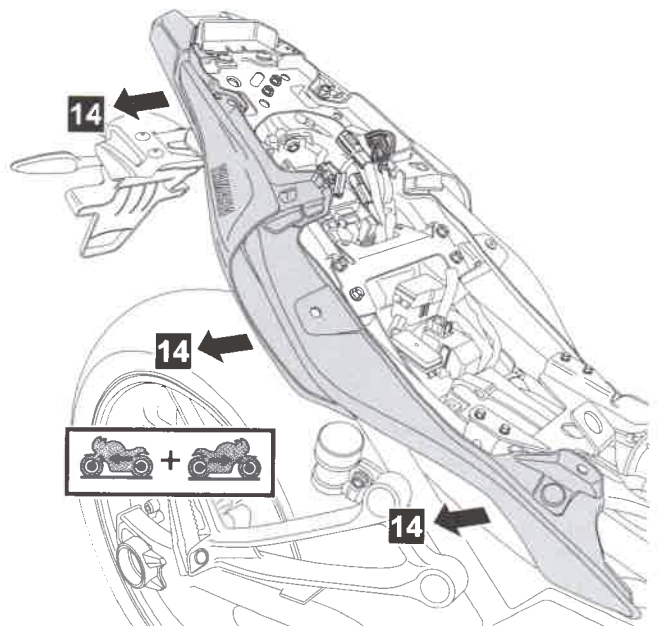

## MT-07 (2021) LPH

BAT-FLPH0-\*\*-\*\*

00:60

Posnr.	QTY	
①	1	
②	1	
③	1	
④	1	
⑤	3	
⑥	4	
⑦	2	
⑧	2	
⑨	1	
⑩	1	
⑪	4	
⑫	4	
⑬	1	
⑭	1	
⑮	1	
⑯	2	
⑰	1	100mm

Posnr.	QTY	
⑱	1	
⑲	5	
⑳	2	YME-W0789-XX-00 Not included
㉑	2	
㉒	2	

Very difficult, suitable for expert DIY or professional

MT-07 (2021) LPH