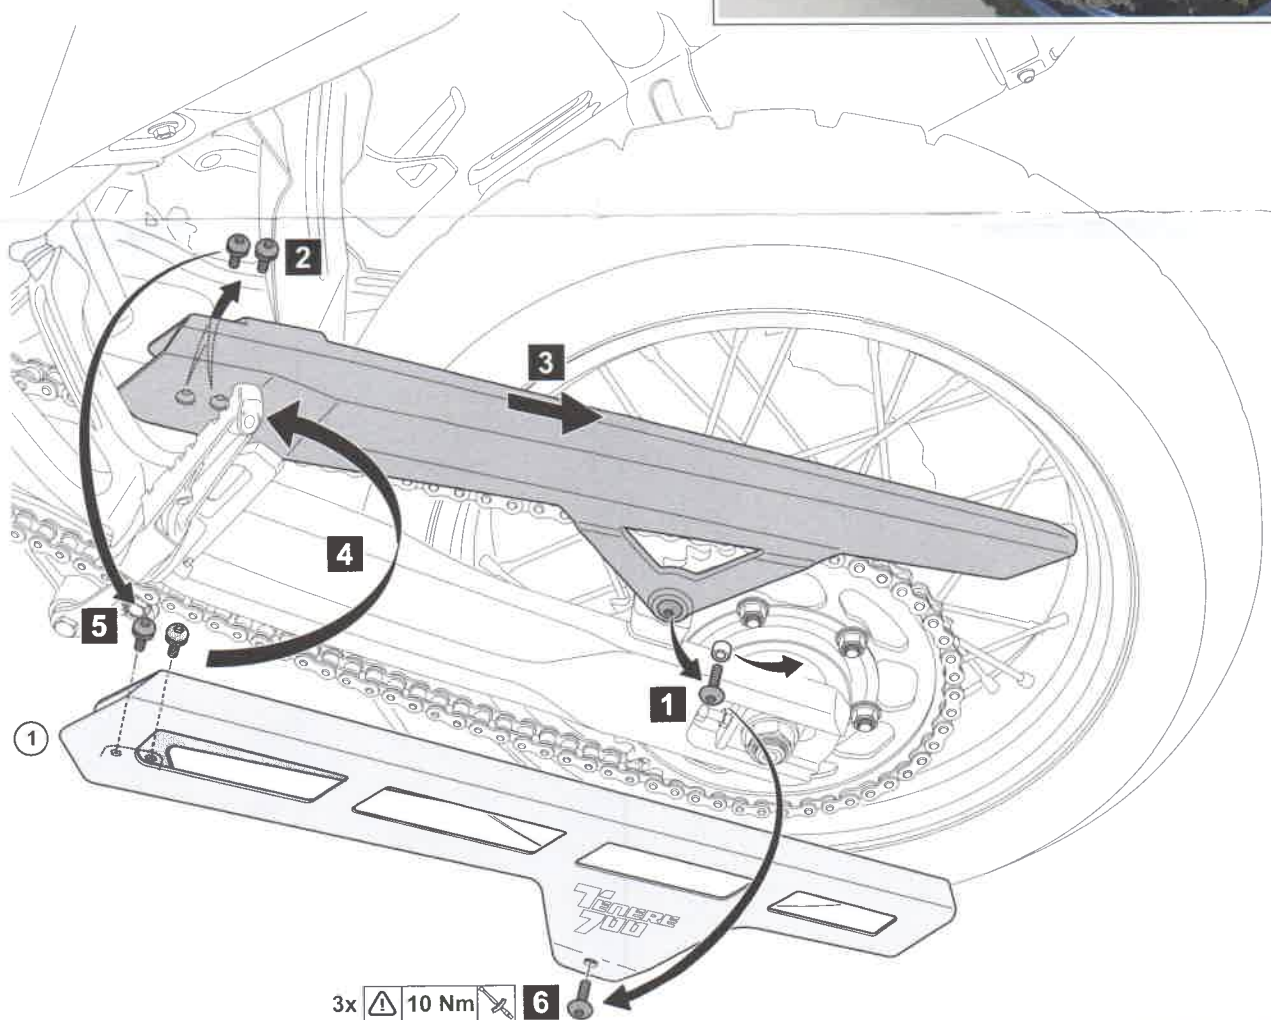

Ténéré 700 Chain Guard

BW3-F2310- **-*

Posnr.	QTY	
①	1	

3x 10 Nm 6

Easy, suitable for novice with little experience

Fairly easy, suitable for beginner with some experience

Fairly difficult, suitable for competent DIY mechanic