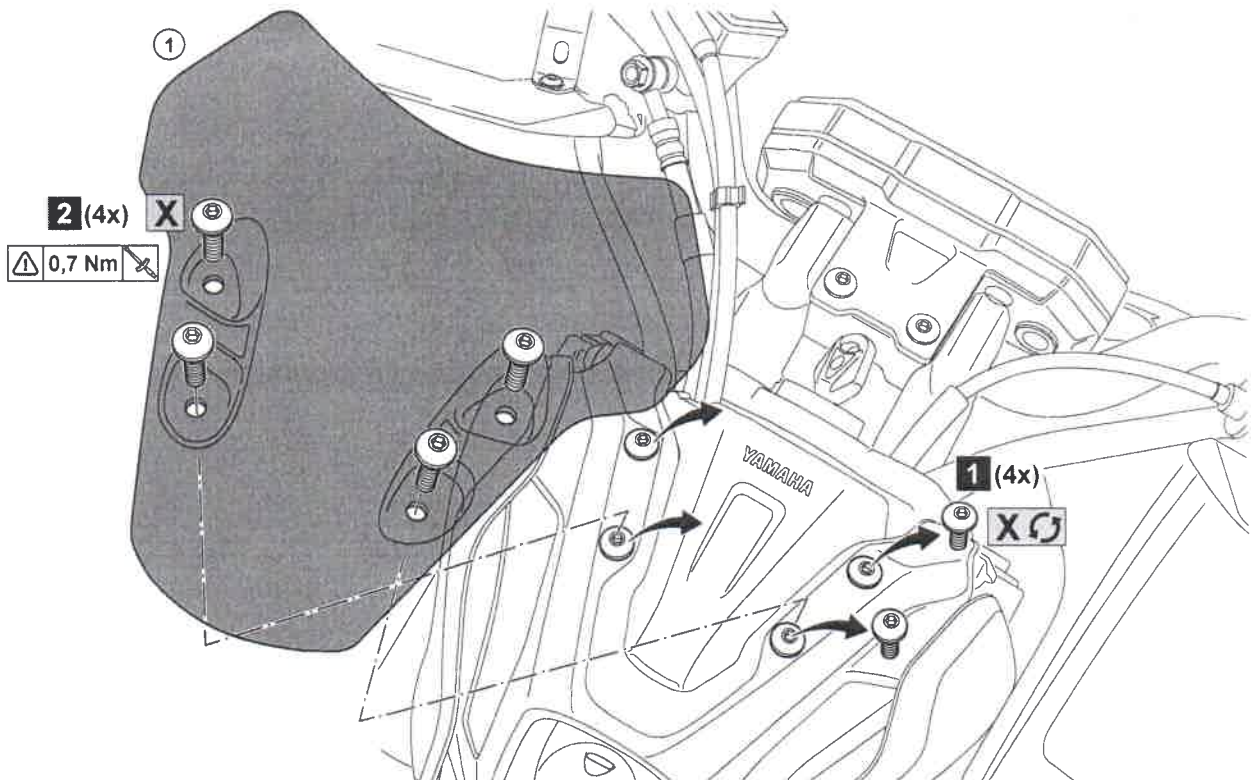

MT07 (MY20>) Fly Screen

BAT-F83M0-**-**

00:06

Posnr.	QTY	
①	1	

Easy, suitable for novice with little experience

Fairly easy, suitable for beginner with some experience

Fairly difficult, suitable for competent DIY mechanic