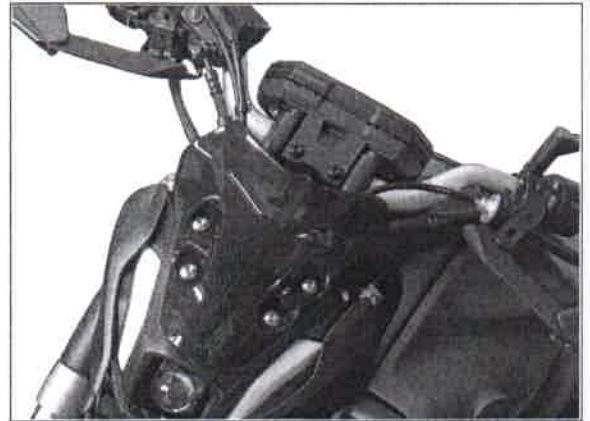

MT07 (MY20>) Fly Screen

BAT-F83M0-**-**

00:06

Posnr.	QTY	
①	1	

Easy, suitable for novice with little experience

Fairly easy, suitable for beginner with some experience

Fairly difficult, suitable for competent DIY mechanic

Difficult, suitable for experienced DIY mechanic

Very difficult, suitable for expert DIY or professional