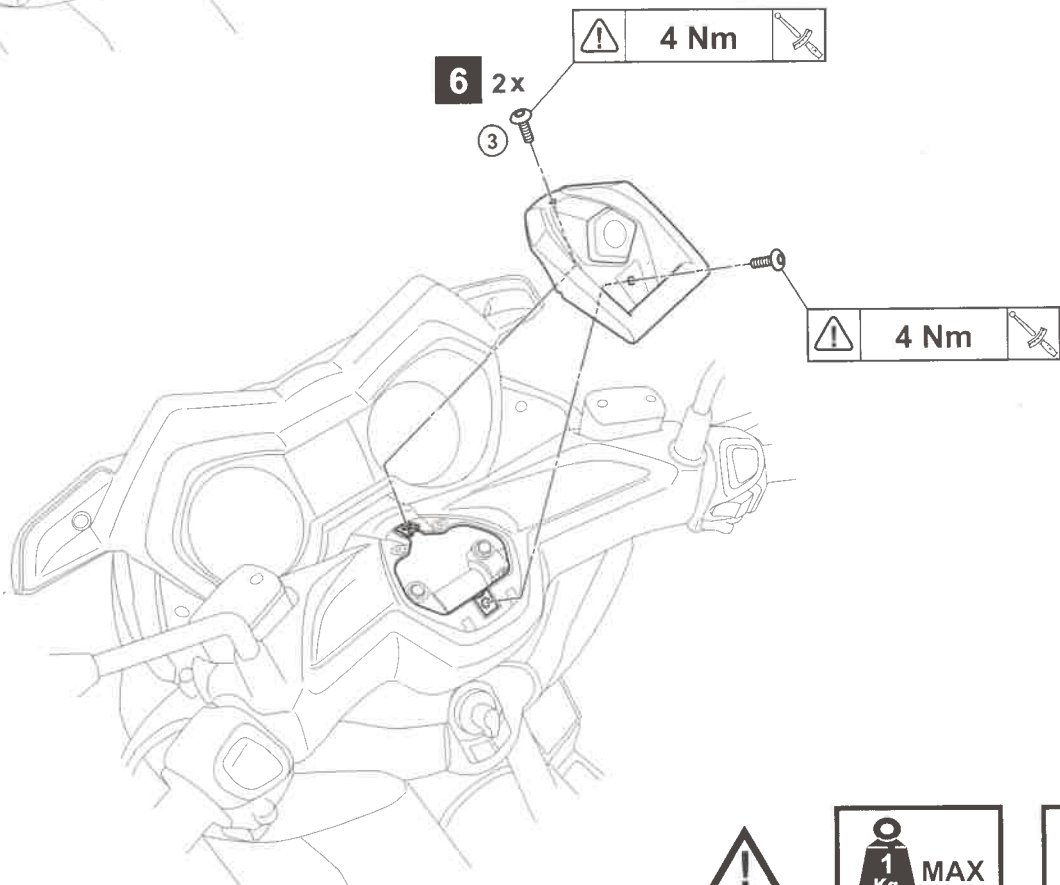

Universal Stay XMAX

B74-F81A0-**

Posnr.	QTY	
①	1	
②	1	

Posnr.	QTY		
③	2		M6 X 20mm
④	2		M6
NOT INCLUDED			

Universal Stay XMAX

Universal Stay NMAX

B74-F81A0-**

00:12

Posnr.	QTY	
①	1	
②	1	

Posnr.	QTY	
③	2	M6 X 20mm
④	2	M6
NOT INCLUDED		

Easy, suitable for novice with little experience

Fairly easy, suitable for beginner with some experience

Fairly difficult, suitable for competent DIY mechanic