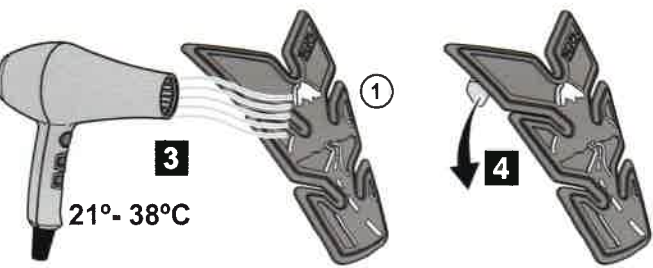

Tracer 700 Tank Pad Road To Fuji

B4T-FTPAD- ** - **

Posnr.	QTY	
①	1	

<p>Easy, suitable for novice with little experience</p>	<p>Fairly easy, suitable for beginner with some experience</p>	<p>Fairly difficult, suitable for competent DIY mechanic</p>	<p>Difficult, suitable for experienced DIY mechanic</p>	<p>Very difficult, suitable for expert DIY or professional</p>
--	---	---	--	---