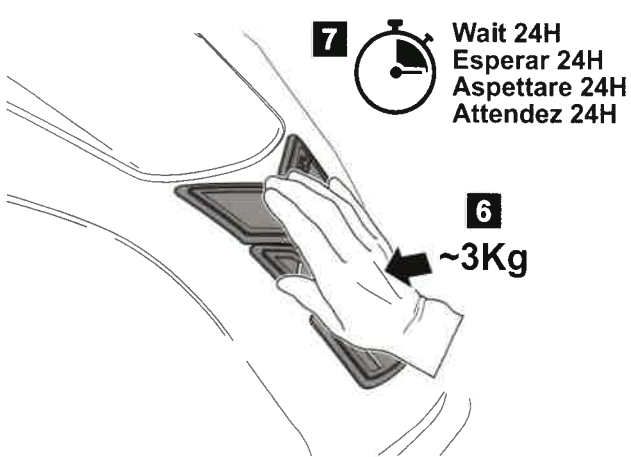

Tracer 700 Tank Pad Road To Fuji

B4T-FTPAD- ** - **

Posnr.	QTY	
①	1	

<p>Easy, suitable for novice with little experience</p>	<p>Fairly easy, suitable for beginner with some experience</p>	<p>Fairly difficult, suitable for competent DIY mechanic</p>	<p>Difficult, suitable for experienced DIY mechanic</p>	<p>Very difficult, suitable for expert DIY or professional</p>
--	---	---	--	---