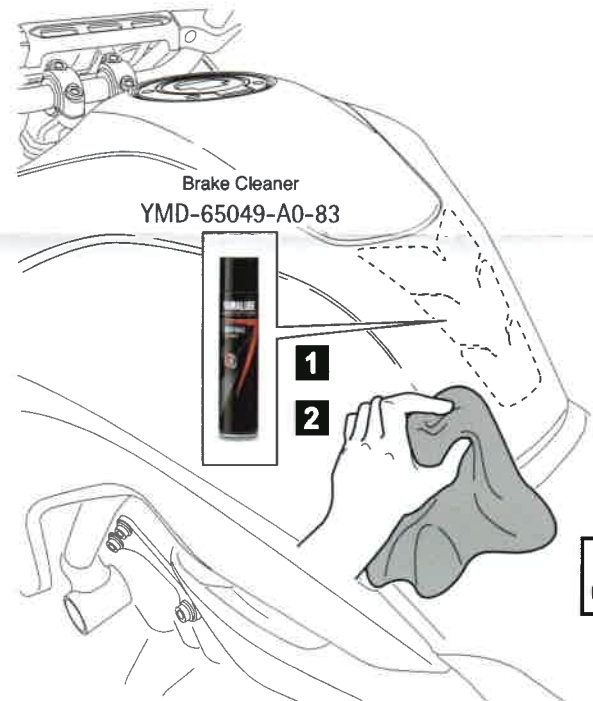

Tracer 700 Tank Pad Road To Fuji

B4T-FTPAD- ** - **

Posnr.	QTY	
①	1	

<p>Easy, suitable for novice with little experience</p>	<p>Fairly easy, suitable for beginner with some experience</p>	<p>Fairly difficult, suitable for competent DIY mechanic</p>	<p>Difficult, suitable for experienced DIY mechanic</p>	<p>Very difficult, suitable for expert DIY or professional</p>
--	---	---	--	---