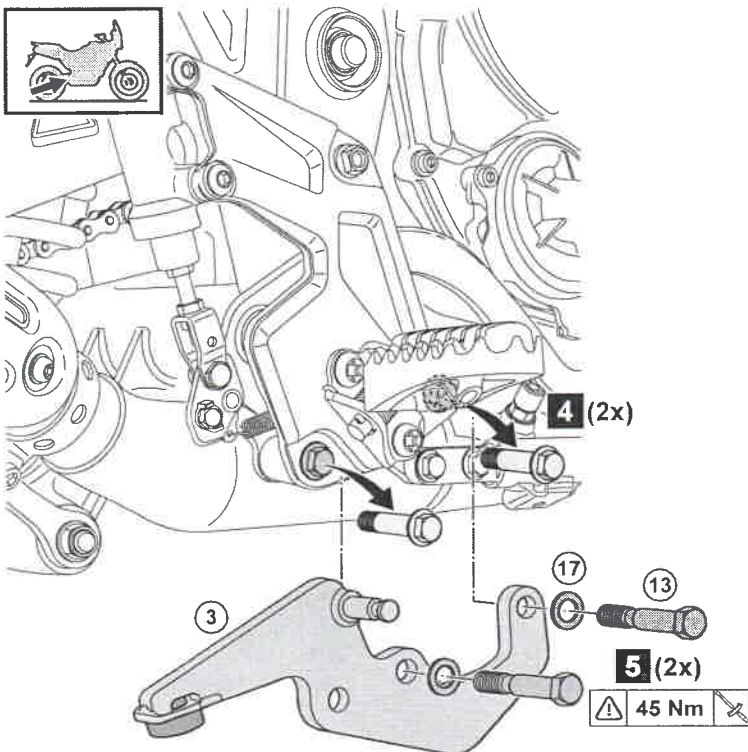

Ténéré 700 Main Stand

BW3-F71A0- ** - **

Posnr.	QTY	
①	1	
②	1	
③	1	
④	2	Ø20xØ8.5x25
⑤	1	Ø25xØ10.5x18.5
⑥	2	
⑦	1	
⑧	1	
⑨	1	
⑩	2	M10x40
⑪	2	M10
⑫	1	M10x55
⑬	2	M10x60
⑭	2	M8x75
⑮	2	M8
⑯	2	Ø18xØ8.2x2
⑰	5	Ø18xØ10.5x2
⑱	1	Ø26xØ19x1.0
	2	

Very difficult, suitable for expert DIY or professional

Ténéré 700 Main Stand

Ténéré 700 Main Stand

Ténéré 700 Main Stand