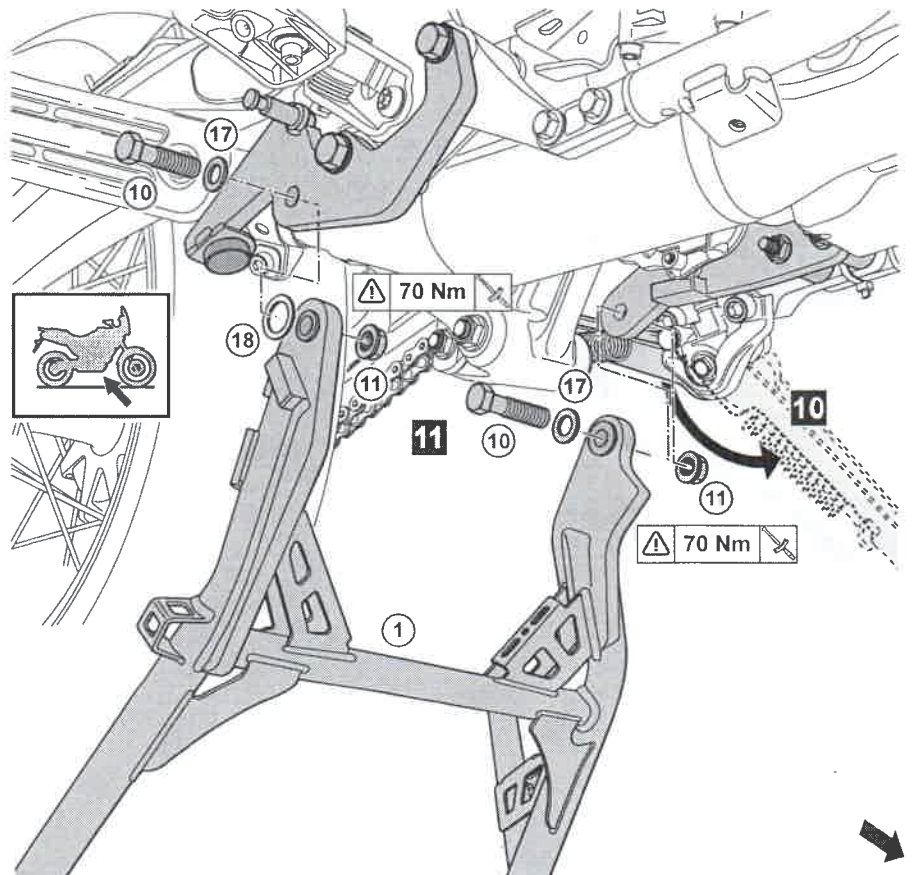

Ténéré 700 Main Stand

BW3-F71A0- ** - **

Posnr.	QTY	
①	1	
②	1	
③	1	
④	2	Ø20xØ8.5x25
⑤	1	Ø25xØ10.5x18.5
⑥	2	
⑦	1	
⑧	1	
⑨	1	
⑩	2	M10x40
⑪	2	M10
⑫	1	M10x55
⑬	2	M10x60
⑭	2	M8x75
⑮	2	M8
⑯	2	Ø18xØ8.2x2
⑰	5	Ø18xØ10.5x2
⑱	1	Ø26xØ19x1.0
	2	

Very difficult, suitable for expert DIY or professional

Ténéré 700 Main Stand

Ténéré 700 Main Stand

Ténéré 700 Main Stand