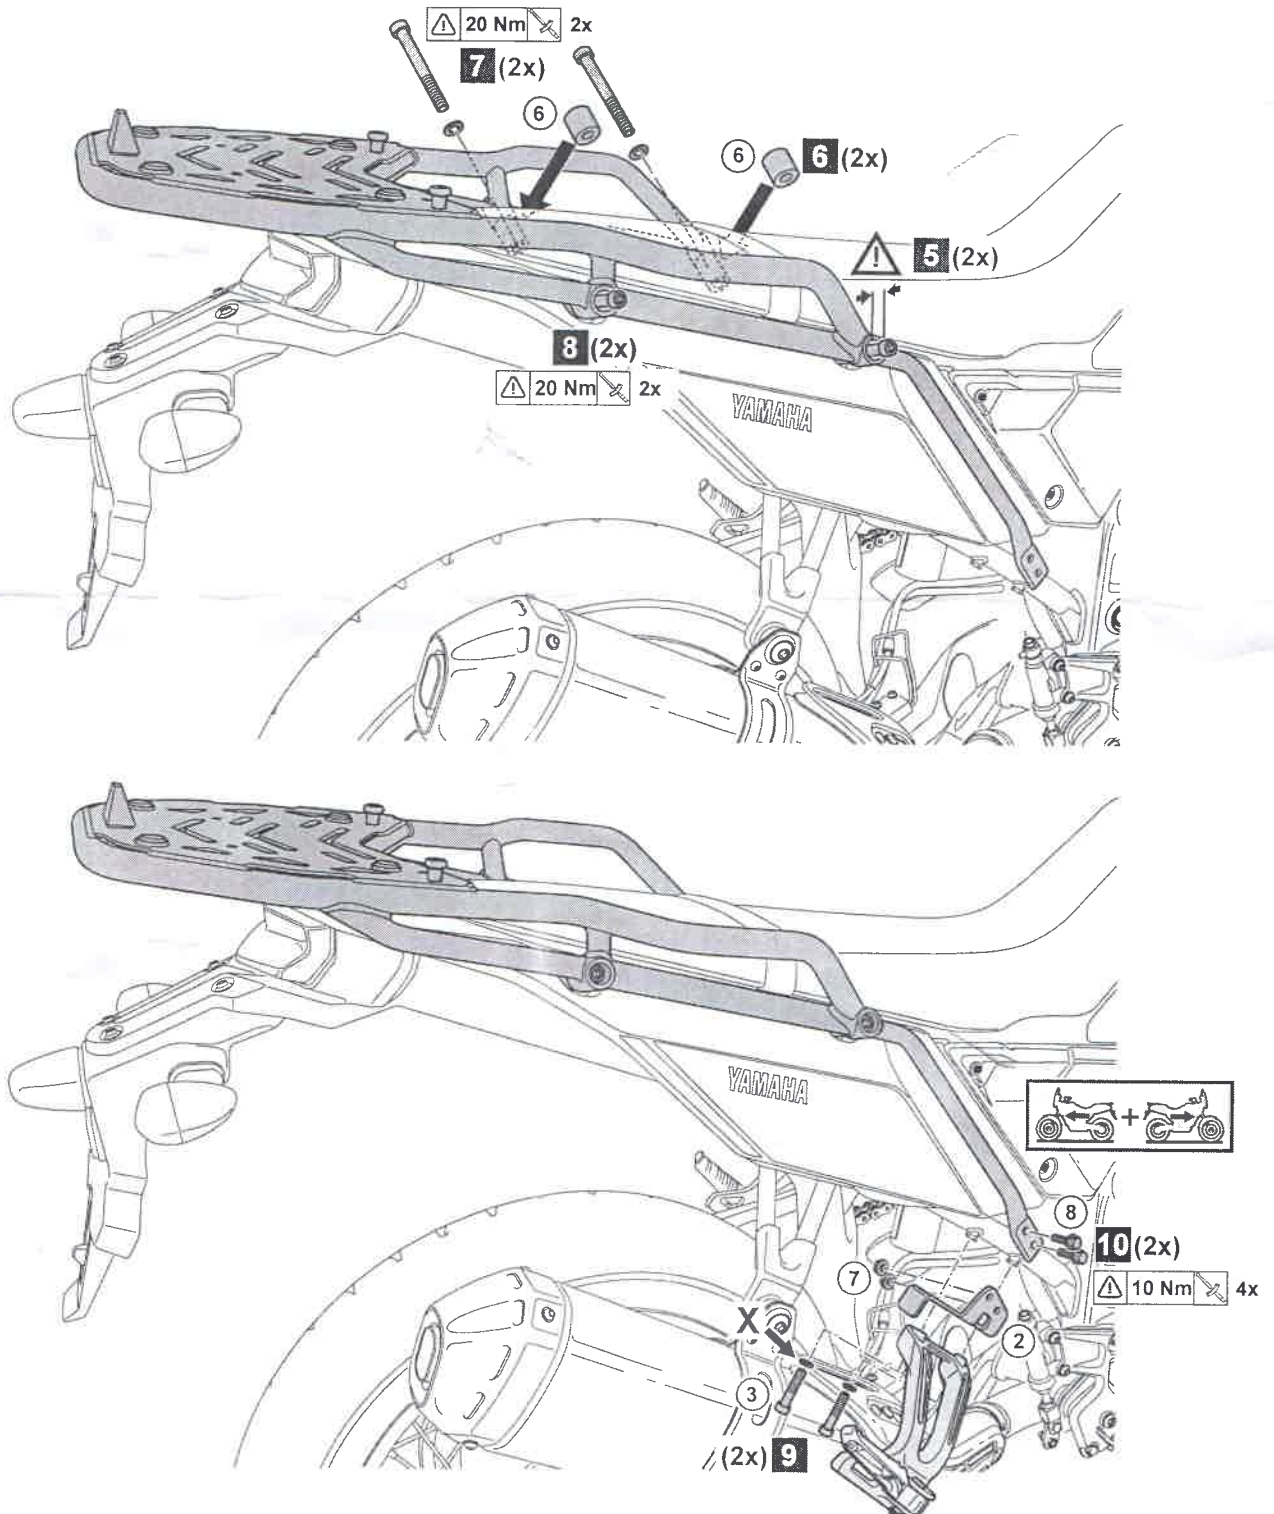

Ténéré 700 Rear Carrier

Ténéré 700 Rear Carrier

BW3-F48D0-**-**-**

Posnr.	QTY	
①	1	
②	1	
③	4	M8x45
④	4	M8x70
⑤	4	M8
⑥	2	Ø18xØ9x36.5
⑦	4	M6
⑧	4	M6x16

Easy, suitable for novice with little experience

Fairly easy, suitable for beginner with some experience