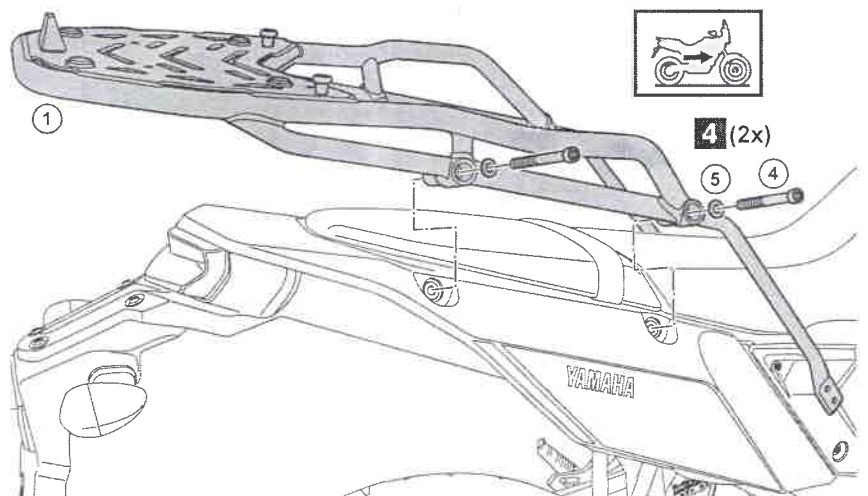

Ténéré 700 Rear Carrier

Ténéré 700 Rear Carrier

BW3-F48D0-**-**-**

Posnr.	QTY	
①	1	
②	1	
③	4	M8x45
④	4	M8x70
⑤	4	M8
⑥	2	Ø18xØ9x36.5
⑦	4	M6
⑧	4	M6x16

Easy, suitable for novice with little experience

Fairly easy, suitable for beginner with some experience