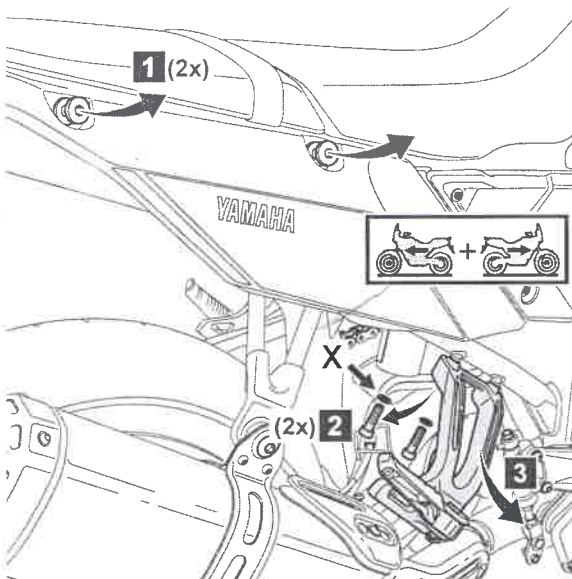

Ténéré 700 Rear Carrier

Ténéré 700 Rear Carrier

BW3-F48D0-**-**-**

Posnr.	QTY	
①	1	
②	1	
③	4	M8x45
④	4	M8x70
⑤	4	M8
⑥	2	Ø18xØ9x36.5
⑦	4	M6
⑧	4	M6x16

Easy, suitable for novice with little experience

Fairly easy, suitable for beginner with some experience