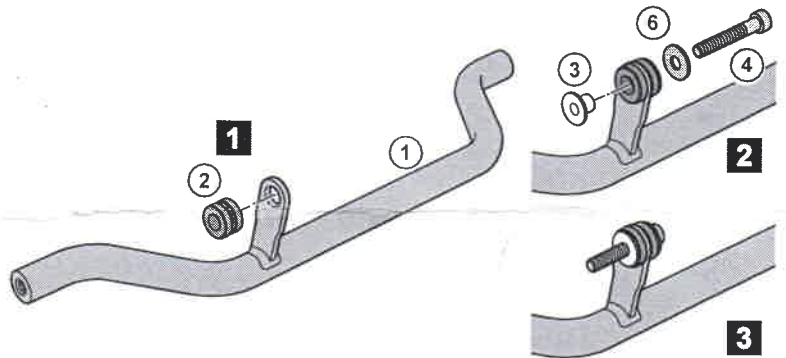

Ténéré 700 Engine Guard Set

BW3-F43B0-**-**

00:30

Posnr.	QTY	
①	1	
②	1	
③	1	
④	1	
⑤	1	
⑥	2	
⑦	1	
⑧	1	
⑨	1	
⑩	2	
⑪	1	
⑫	1	
⑬	1	

Easy, suitable for novice with little experience

Fairly easy, suitable for beginner with some experience

Fairly difficult, suitable for competent DIY mechanic

Difficult, suitable for experienced DIY mechanic

Very difficult, suitable for expert DIY or professional

Ténéré 700 Engine Guard Set