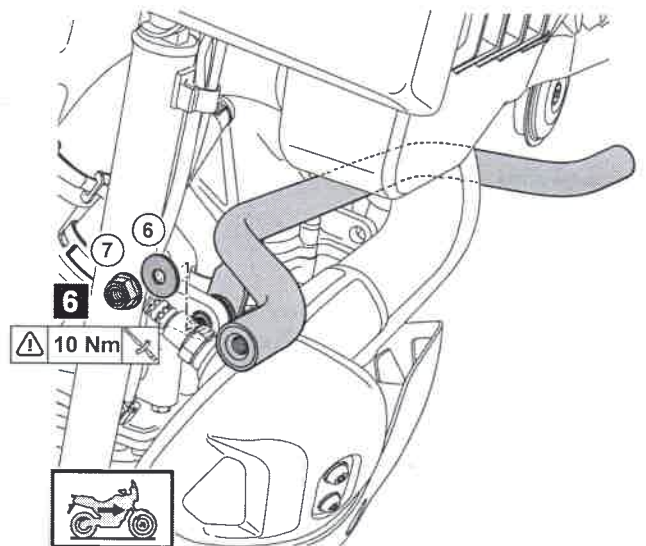

Ténéré 700 Engine Guard Set

BW3-F43B0-**-**

00:30

Posnr.	QTY	
①	1	
②	1	
③	1	
④	1	
⑤	1	
⑥	2	
⑦	1	
⑧	1	
⑨	1	
⑩	2	
⑪	1	
⑫	1	
⑬	1	

Easy, suitable for novice with little experience

Fairly easy, suitable for beginner with some experience

Fairly difficult, suitable for competent DIY mechanic

Difficult, suitable for experienced DIY mechanic

Very difficult, suitable for expert DIY or professional

Ténéré 700 Engine Guard Set