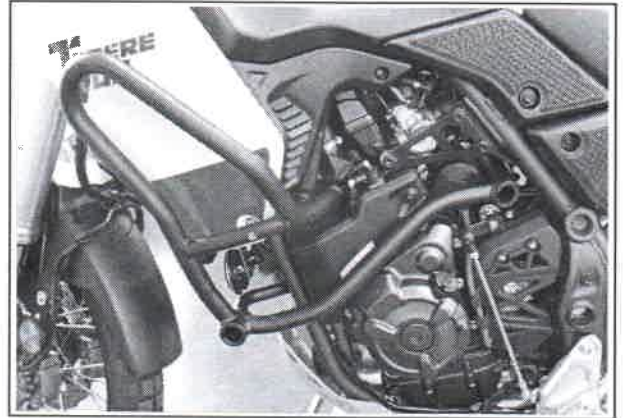

Ténéré 700 Engine Guard Set

BW3-F43B0-**-**

00:30

Posnr.	QTY	
①	1	
②	1	
③	1	
④	1	
⑤	1	
⑥	2	
⑦	1	
⑧	1	
⑨	1	
⑩	2	
⑪	1	
⑫	1	
⑬	1	

Easy, suitable for novice with little experience

Fairly easy, suitable for beginner with some experience

Fairly difficult, suitable for competent DIY mechanic

Difficult, suitable for experienced DIY mechanic

Very difficult, suitable for expert DIY or professional

Ténéré 700 Engine Guard Set