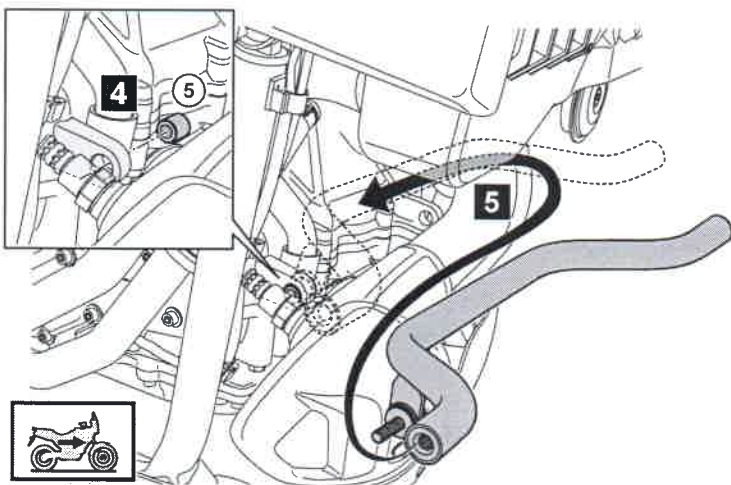

Ténéré 700 Engine Guard Set

BW3-F43B0-**-**

00:30

Posnr.	QTY	
①	1	
②	1	
③	1	
④	1	
⑤	1	
⑥	2	
⑦	1	
⑧	1	
⑨	1	
⑩	2	
⑪	1	
⑫	1	
⑬	1	

Easy, suitable for novice with little experience

Fairly easy, suitable for beginner with some experience

Fairly difficult, suitable for competent DIY mechanic

Difficult, suitable for experienced DIY mechanic

Very difficult, suitable for expert DIY or professional

Ténéré 700 Engine Guard Set