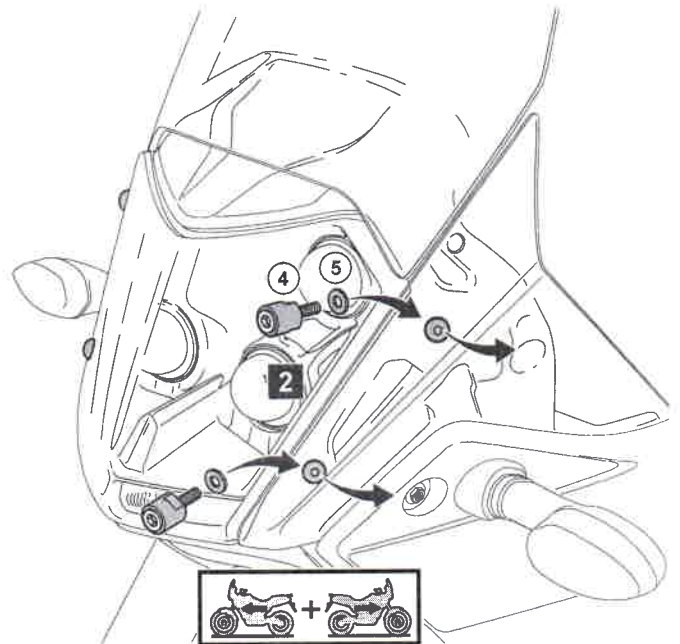

Ténéré 700 Head Light Guard

BW3-H4105-***-***

Posnr.	QTY	
①	1	
②	8	Ø8xØ4.1x0.5
③	4	
④	4	
⑤	4	Ø12xØ5.2x1

Easy, suitable for novice with little experience

Fairly easy, suitable for beginner with some experience

Fairly difficult, suitable for competent DIY mechanic

Difficult, suitable for experienced DIY mechanic

Very difficult, suitable for expert DIY or professional

Ténéré 700 Head Light Guard