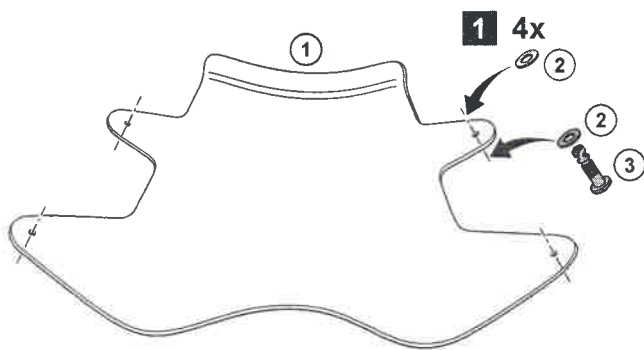

Ténéré 700 Head Light Guard

BW3-H4105-***-***

Posnr.	QTY	
①	1	
②	8	Ø8xØ4.1x0.5
③	4	
④	4	
⑤	4	Ø12xØ5.2x1

Easy, suitable for novice with little experience

Fairly easy, suitable for beginner with some experience

Fairly difficult, suitable for competent DIY mechanic

Difficult, suitable for experienced DIY mechanic

Very difficult, suitable for expert DIY or professional

Ténéré 700 Head Light Guard