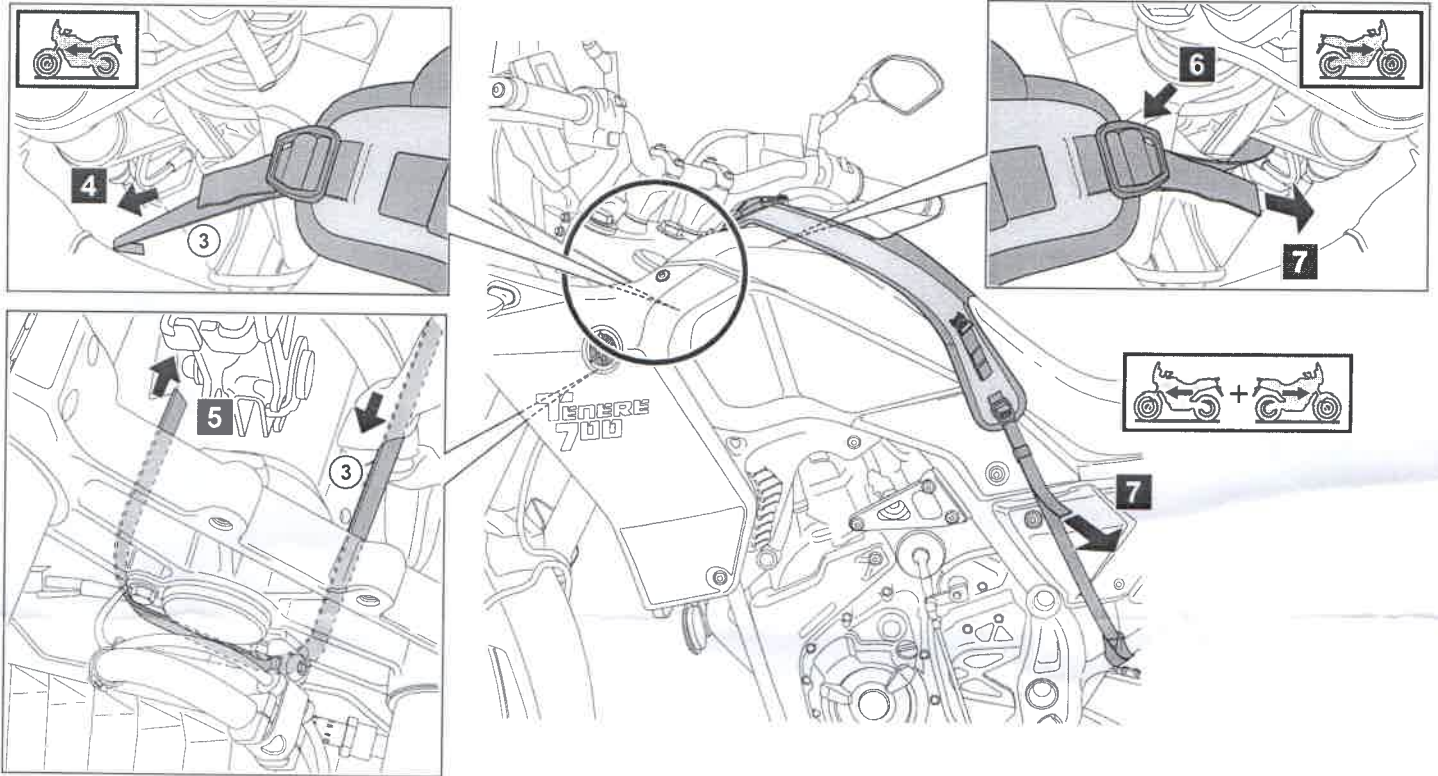

## Ténéré 700 Adventure Tank Bag

BW3-FWTBG-\*\*-\*\*

00:10

Posnr.	QTY	
①	1	
②	2	
③	1	
④	1	

**Easy**, suitable for novice with little experience

**Fairly easy**, suitable for beginner with some experience

**Fairly difficult**, suitable for competent DIY mechanic