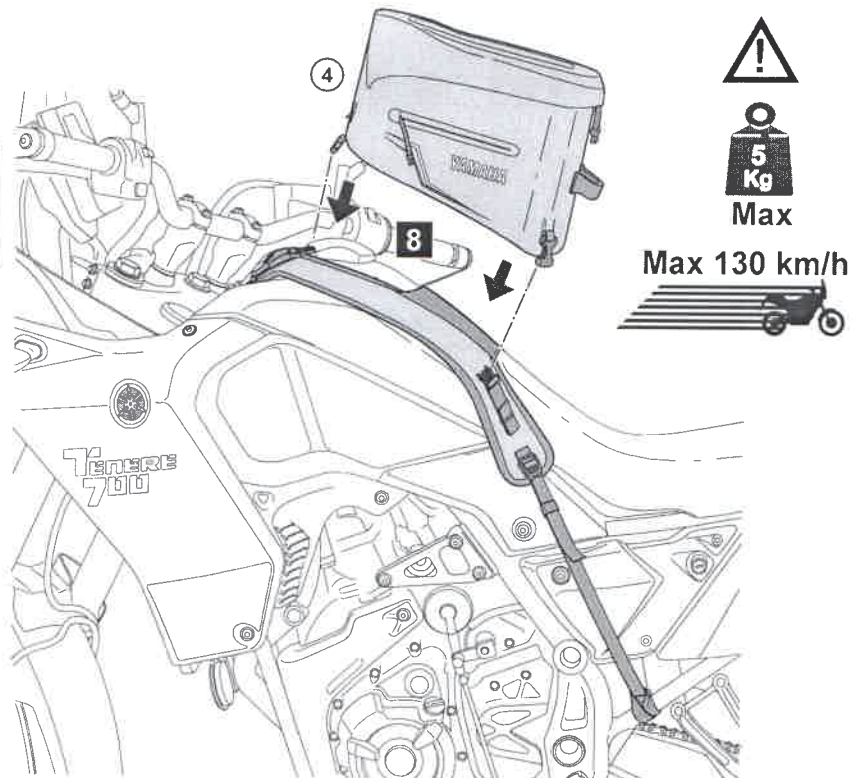

## Ténéré 700 Adventure Tank Bag

BW3-FWTBG-\*\*-\*\*

00:10

Posnr.	QTY	
①	1	
②	2	
③	1	
④	1	

**Easy**, suitable for novice with little experience

**Fairly easy**, suitable for beginner with some experience

**Fairly difficult**, suitable for competent DIY mechanic