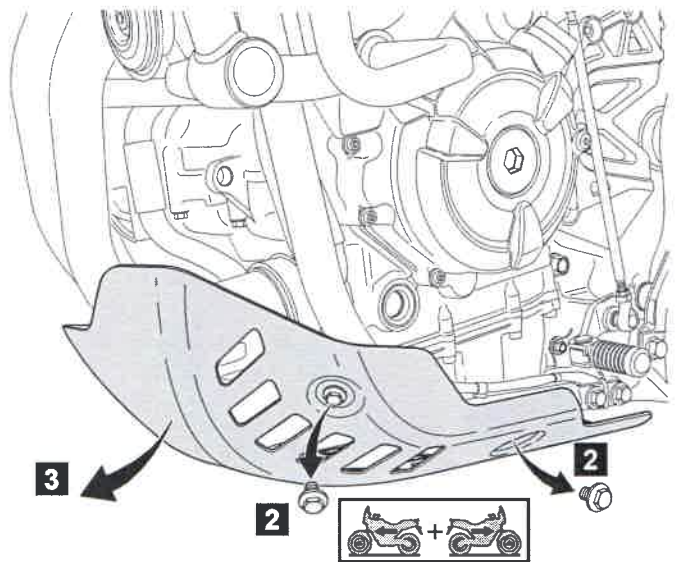

## Ténéré 700 Skid Plate

BEH-F84R0- \*\* - \*\*

Posnr.	QTY		
①	1		
②	4		
③	4		
④	4		
⑤	4		
⑥	1		
⑦	1		* OPTIONAL BW3-F83P0-00-00
⑧	4		
⑨	4		

<p><b>Easy</b>, suitable for novice with little experience</p>	<p><b>Fairly easy</b>, suitable for beginner with some experience</p>	<p><b>Fairly difficult</b>, suitable for competent DIY mechanic</p>	<p><b>Difficult</b>, suitable for experienced DIY mechanic</p>	<p><b>Very difficult</b>, suitable for expert DIY or professional</p>
--	---	---	--	---

### Ténéré 700 Skid Plate