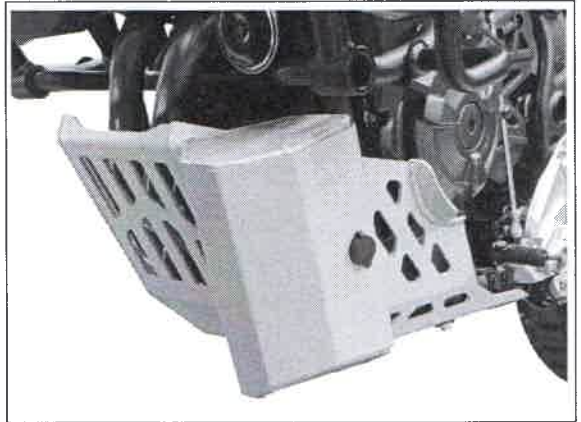

## Ténéré 700 Skid Plate

BEH-F84R0- \*\* - \*\*

Posnr.	QTY		
①	1		
②	4		
③	4		
④	4		
⑤	4		
⑥	1		
⑦	1		* OPTIONAL BW3-F83P0-00-00
⑧	4		
⑨	4		

<p><b>Easy</b>, suitable for novice with little experience</p>	<p><b>Fairly easy</b>, suitable for beginner with some experience</p>	<p><b>Fairly difficult</b>, suitable for competent DIY mechanic</p>	<p><b>Difficult</b>, suitable for experienced DIY mechanic</p>	<p><b>Very difficult</b>, suitable for expert DIY or professional</p>
--	---	---	--	---

### Ténéré 700 Skid Plate