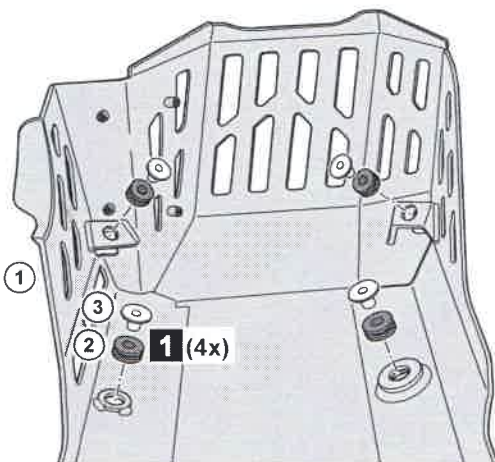

## Ténéré 700 Skid Plate

BEH-F84R0- \*\* - \*\*

Posnr.	QTY		
①	1		
②	4		
③	4		
④	4		
⑤	4		
⑥	1		
⑦	1		* OPTIONAL BW3-F83P0-00-00
⑧	4		
⑨	4		

<p><b>Easy</b>, suitable for novice with little experience</p>	<p><b>Fairly easy</b>, suitable for beginner with some experience</p>	<p><b>Fairly difficult</b>, suitable for competent DIY mechanic</p>	<p><b>Difficult</b>, suitable for experienced DIY mechanic</p>	<p><b>Very difficult</b>, suitable for expert DIY or professional</p>
--	---	---	--	---

### Ténéré 700 Skid Plate