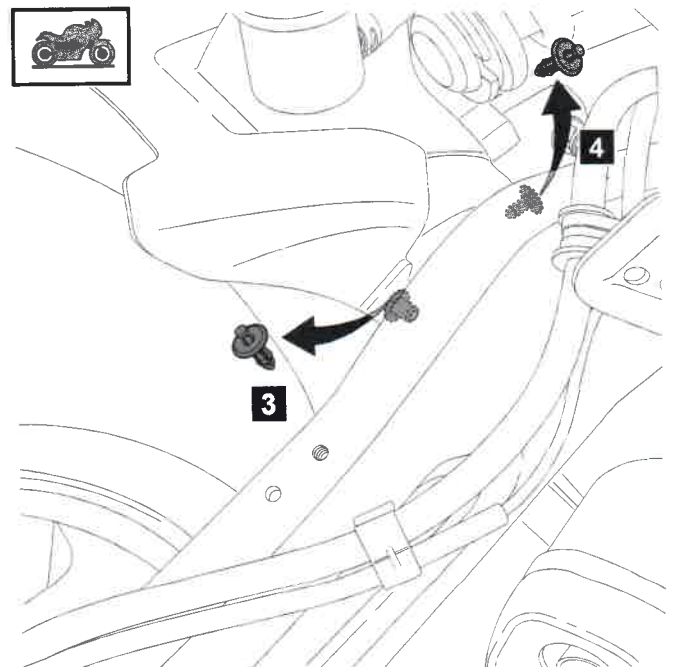

## Tracer 700 Chain Guard

BC6-F2310-00-00

Posnr.	QTY	
①	1	
②	1	 M6x16
③	1	 M6
④	1	
⑤	2	 M5x6
⑥	1	

## Tracer 700 Chain Guard