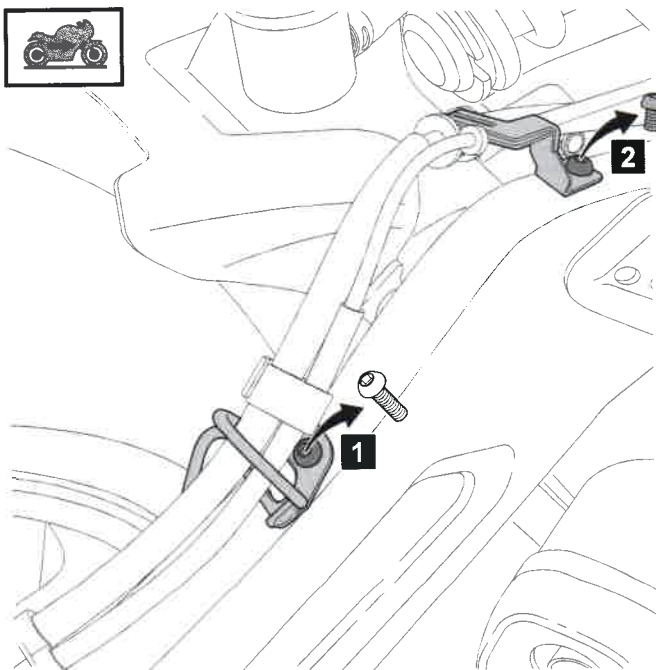

## Tracer 700 Chain Guard

BC6-F2310-00-00

Posnr.	QTY	
①	1	
②	1	 M6x16
③	1	 M6
④	1	
⑤	2	 M5x6
⑥	1	

## Tracer 700 Chain Guard