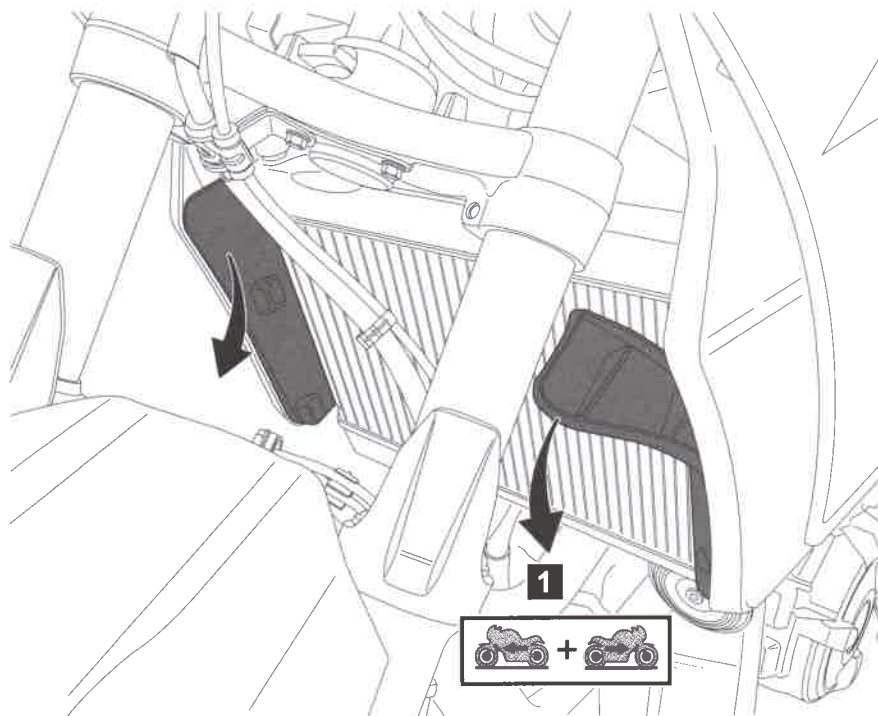

Tracer 700 Radiator Cover (2020)

B4T-E24D0-**-**-**

Posnr.	QTY	
①	1	
②	4	M6x16

Easy, suitable for novice with little experience

Fairly easy, suitable for beginner with some experience

Fairly difficult, suitable for competent DIY mechanic