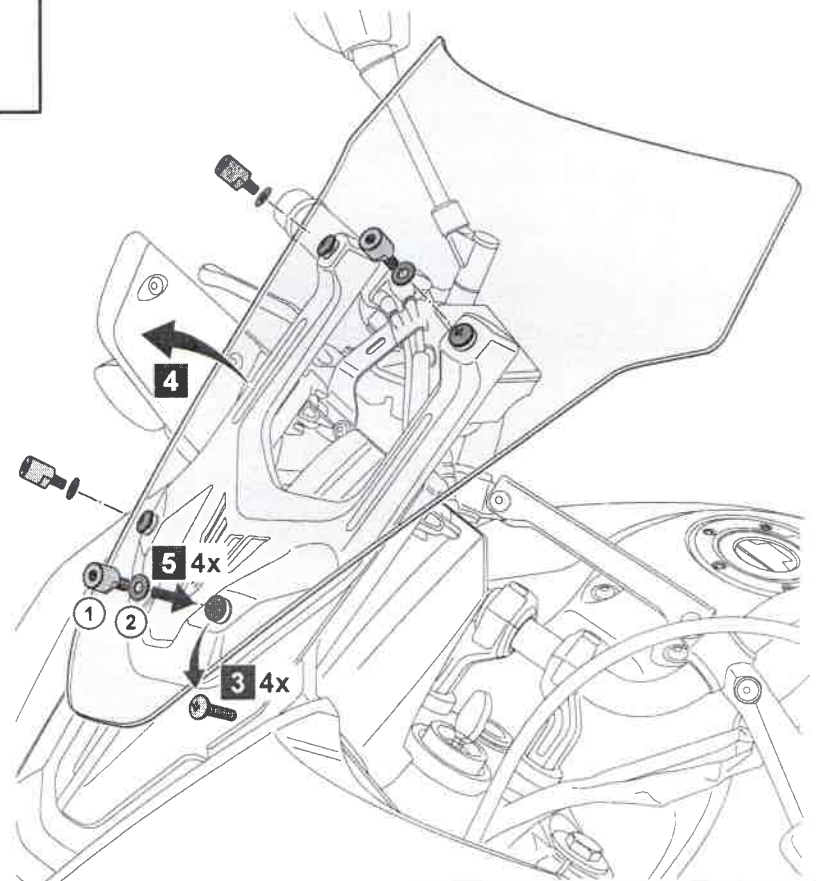

Tracer 700 High Screen (2020)

Tracer 700 High Screen (2020)

B4T-F83J0-**-**-**

Posnr.	QTY	
①	4	
②	4	M5
③	8	M5
④	4	M5x15
⑤	1	

Easy, suitable for novice with little experience

Fairly easy, suitable for beginner with some experience