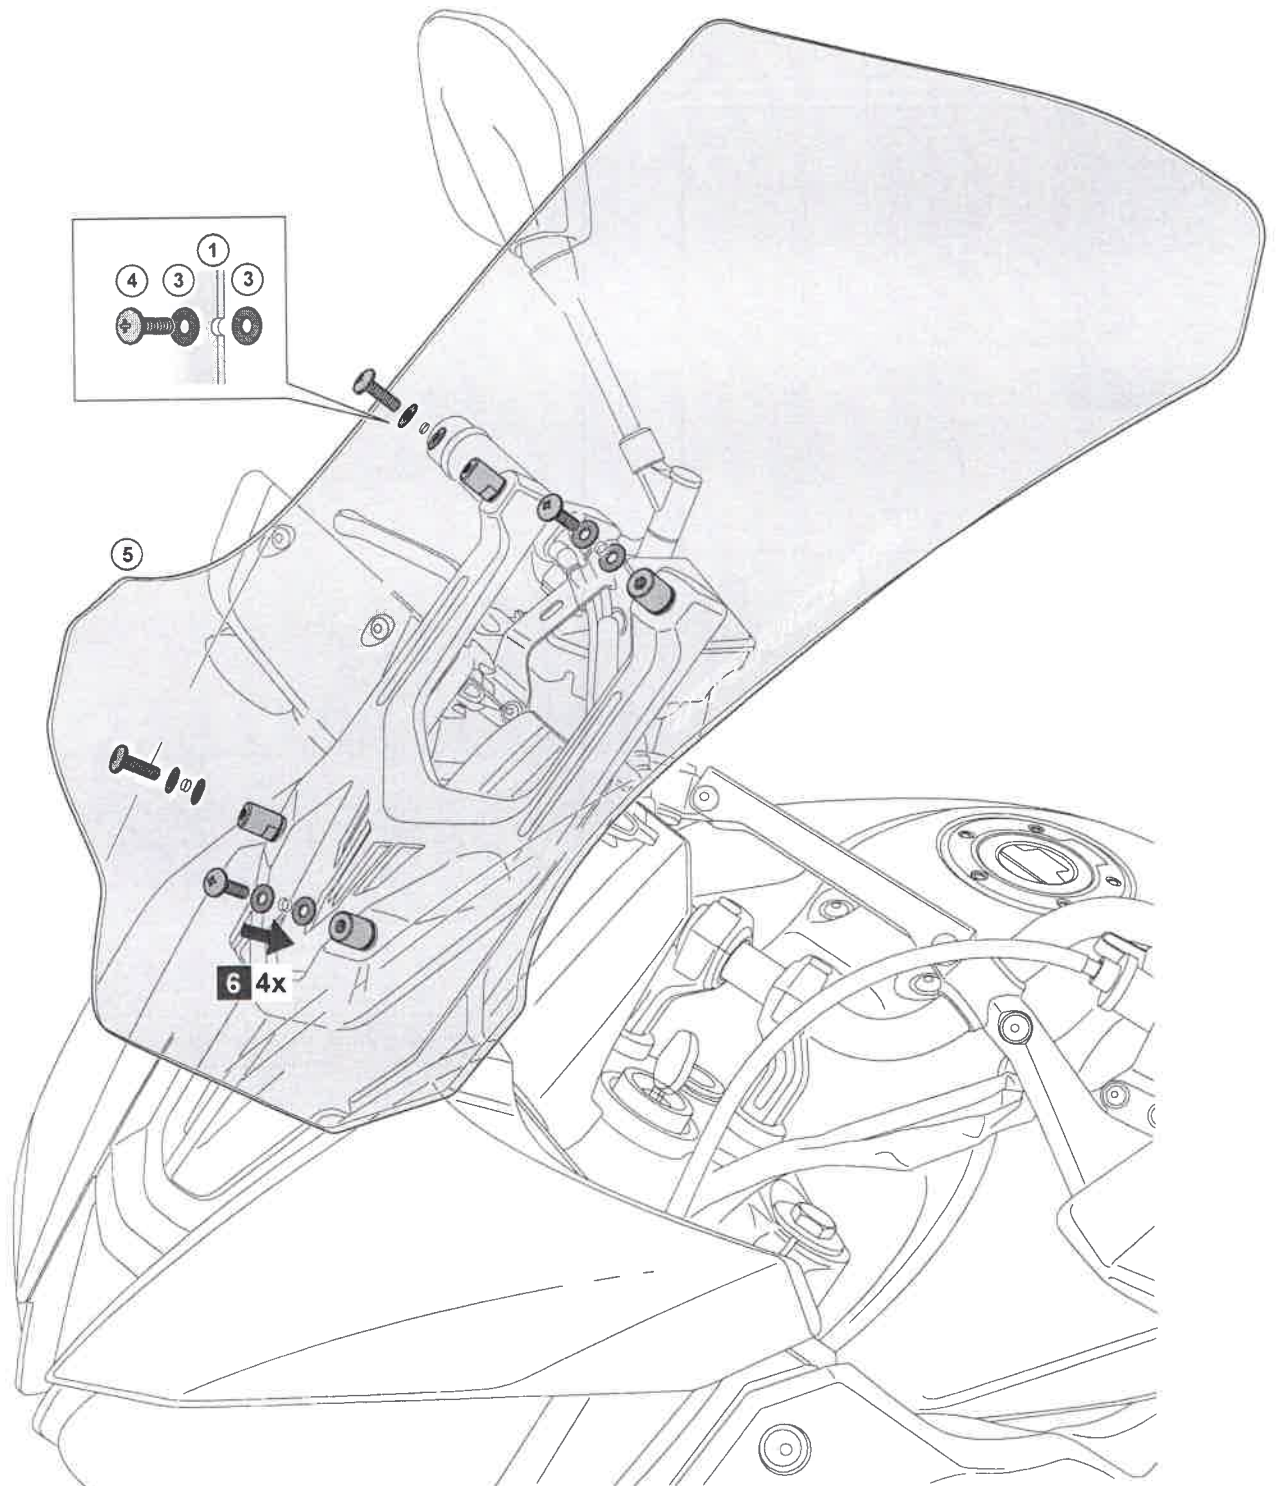

Tracer 700 High Screen (2020)

Tracer 700 High Screen (2020)

B4T-F83J0-**-**-**

Posnr.	QTY	
①	4	
②	4	M5
③	8	M5
④	4	M5x15
⑤	1	

Easy, suitable for novice with little experience

Fairly easy, suitable for beginner with some experience