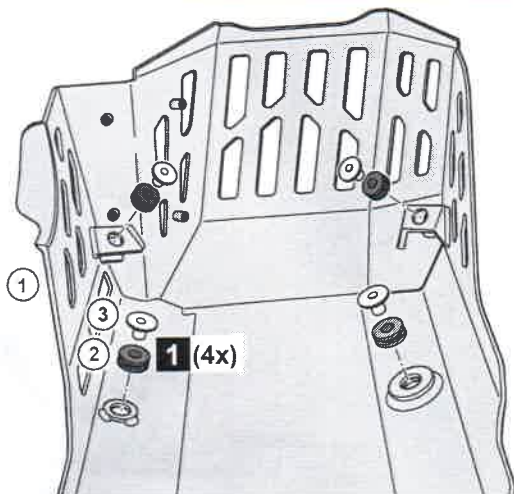

Ténéré 700 Skid Plate

BW3-F84R0-**-**
 BW3-F83P0-**-**

Posnr.	QTY		
①	1		
②	4		
③	4		
④	4		
⑤	4		
⑥	1		BW3-F83P0-00-00
⑦	4		
⑧	4		
*OPTIONAL			

Easy , suitable for novice with little experience 	Fairly easy , suitable for beginner with some experience 	Fairly difficult , suitable for competent DIY mechanic 	Difficult , suitable for experienced DIY mechanic 	Very difficult , suitable for expert DIY or professional
--	---	---	--	---

Ténéré 700 Skid Plate