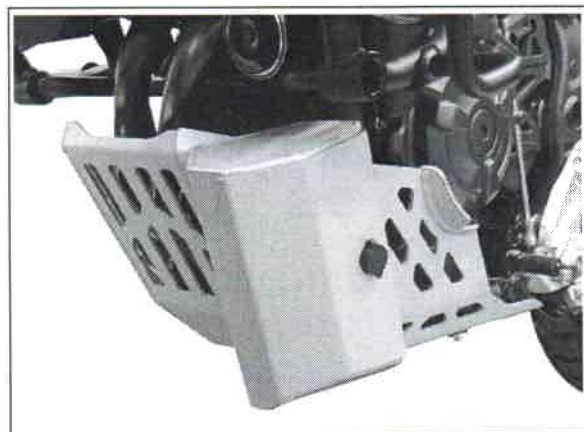

Ténéré 700 Skid Plate

BW3-F84R0-**-**
 BW3-F83P0-**-**

Posnr.	QTY		
①	1		
②	4		
③	4		
④	4		
⑤	4		
⑥	1		BW3-F83P0-00-00
⑦	4		
⑧	4		
*OPTIONAL			

Easy , suitable for novice with little experience 	Fairly easy , suitable for beginner with some experience 	Fairly difficult , suitable for competent DIY mechanic 	Difficult , suitable for experienced DIY mechanic 	Very difficult , suitable for expert DIY or professional
--	---	---	--	---

Ténéré 700 Skid Plate