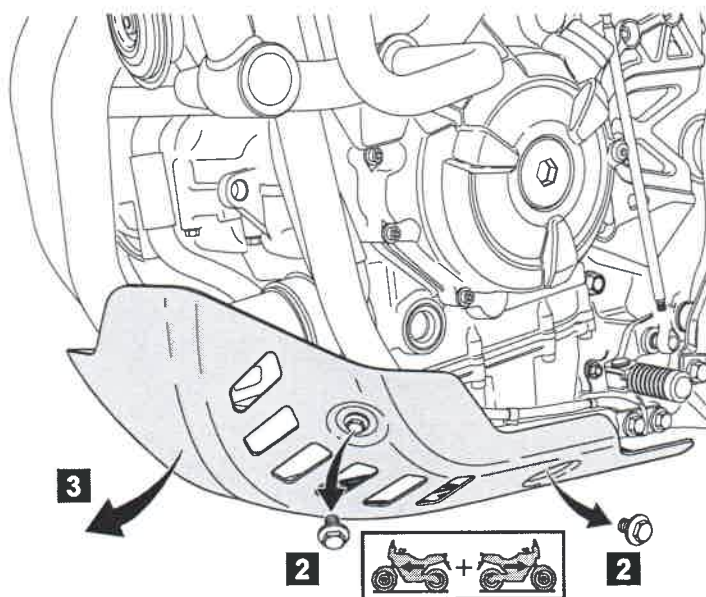

Ténéré 700 Skid Plate

BW3-F84R0-**-**
 BW3-F83P0-**-**

Posnr.	QTY		
①	1		
②	4		
③	4		
④	4		
⑤	4		
⑥	1		BW3-F83P0-00-00
⑦	4		
⑧	4		
*OPTIONAL			

Easy , suitable for novice with little experience 	Fairly easy , suitable for beginner with some experience 	Fairly difficult , suitable for competent DIY mechanic 	Difficult , suitable for experienced DIY mechanic 	Very difficult , suitable for expert DIY or professional
--	---	---	--	---