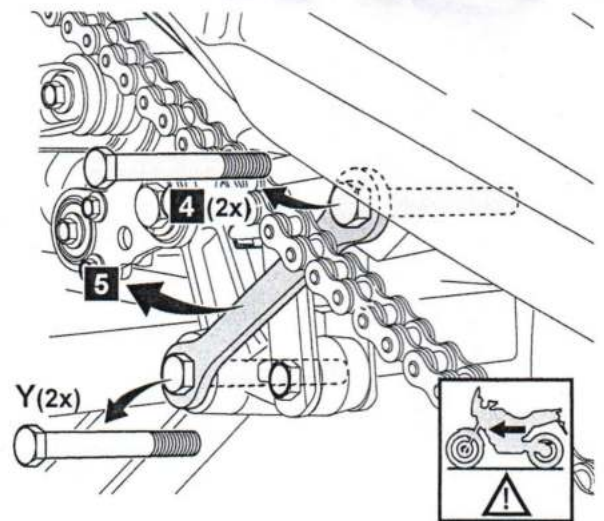

Ténéré 700 Low Suspension Linkage

BW3-F2205- ** - **

Posnr.	QTY	
①	2	

<p>Easy, suitable for novice with little experience</p>	<p>Fairly easy, suitable for beginner with some experience</p>	<p>Fairly difficult, suitable for competent DIY mechanic</p>	<p>Difficult, suitable for experienced DIY mechanic</p>	<p>Very difficult, suitable for expert DIY or professional</p>
----------------------------------------------------------------	-----------------------------------------------------------------------	---------------------------------------------------------------------	----------------------------------------------------------------	-----------------------------------------------------------------------