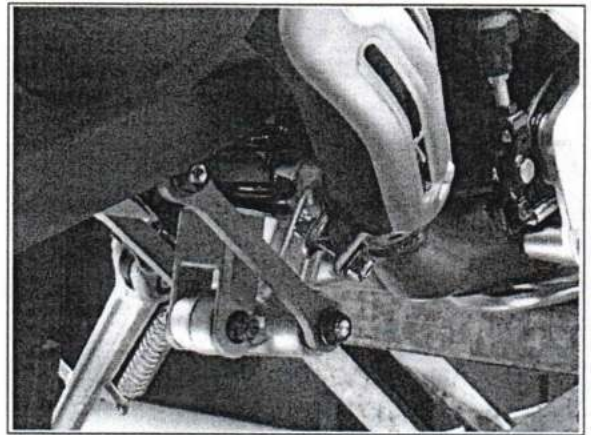

Ténéré 700 Low Suspension Linkage

BW3-F2205- ** - **

Posnr.	QTY	
①	2	

<p>Easy, suitable for novice with little experience</p>	<p>Fairly easy, suitable for beginner with some experience</p>	<p>Fairly difficult, suitable for competent DIY mechanic</p>	<p>Difficult, suitable for experienced DIY mechanic</p>	<p>Very difficult, suitable for expert DIY or professional</p>
----------------------------------------------------------------	-----------------------------------------------------------------------	---------------------------------------------------------------------	----------------------------------------------------------------	-----------------------------------------------------------------------