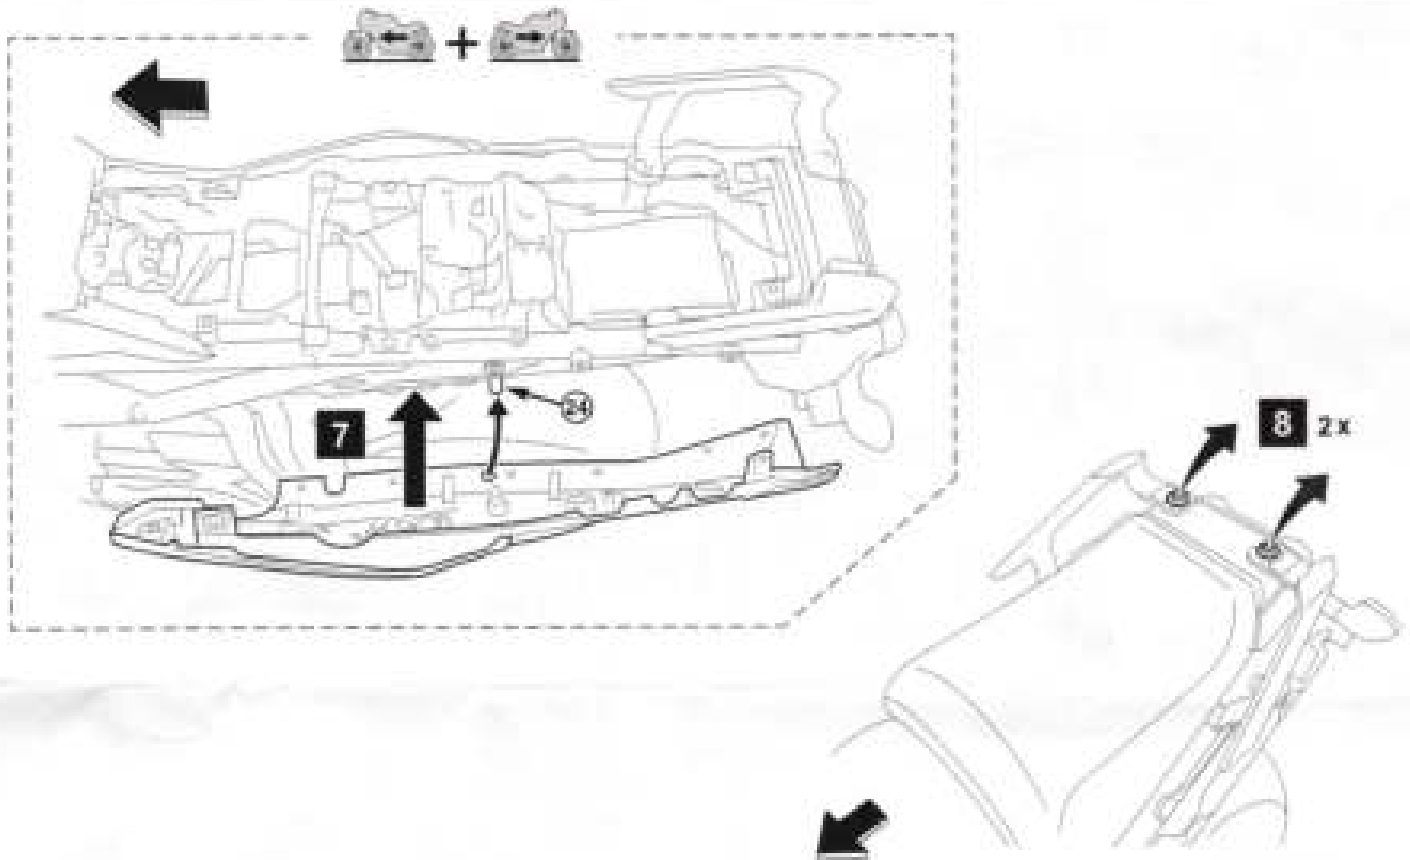

Rear Carrier MT-09 TRACER

2PP-248D0-10

Posnr.	QTY	
①	1	
②	2	M10
③	4	M6
④	1	
⑤	1	
⑥	4	M8 X 55mm
⑦	4	M8
⑧	2	M8 X 40mm
⑨	2	M8
⑩	2	

Posnr.	QTY	
⑪	1	
⑫	1	
⑬	8	
⑭	8	
⑮	8	M13
⑯	6	M6
⑰	6	M6
⑱	2	M10
⑲	2	M10
⑳	2	
㉑	4	M6 X 30mm
㉒	2	M6

Posnr.	QTY	
㉓	2	M8
㉔	2	M8
㉕	2	M8 X 40mm

Rear Carrier MT-09 TRACER

Rear Carrier MT-09 TRACER

Rear Carrier MT-09 TRACER

Rear Carrier MT-09 TRACER