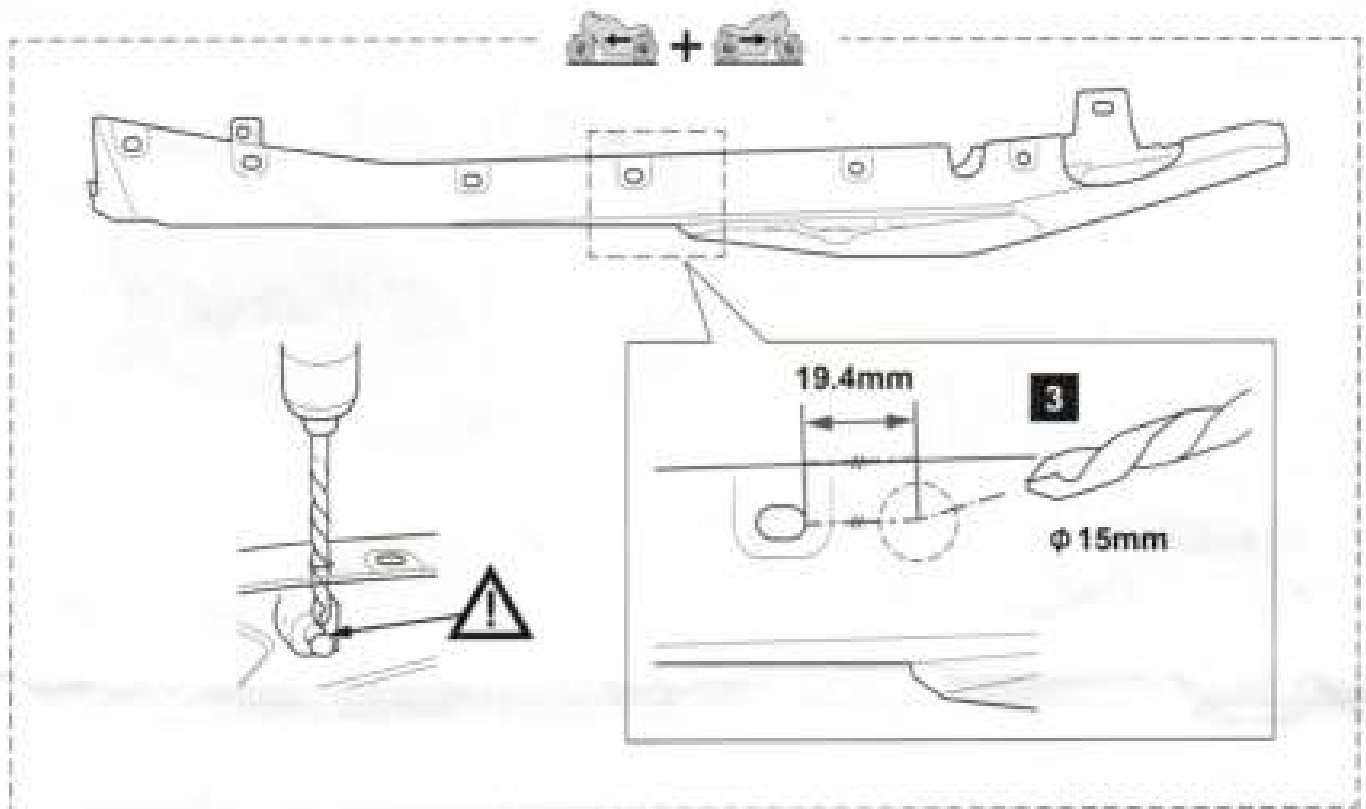

Rear Carrier MT-09 TRACER

2PP-248D0-10

Posnr.	QTY	
①	1	
②	2	M10
③	4	M6
④	1	
⑤	1	
⑥	4	M8 X 55mm
⑦	4	M8
⑧	2	M8 X 40mm
⑨	2	M8
⑩	2	

Posnr.	QTY	
⑪	1	
⑫	1	
⑬	8	
⑭	8	
⑮	8	M13
⑯	6	M6
⑰	6	M6
⑱	2	M10
⑲	2	M10
⑳	2	
㉑	4	M6 X 30mm
㉒	2	M6

Posnr.	QTY	
㉓	2	M8
㉔	2	M8
㉕	2	M8 X 40mm

Rear Carrier MT-09 TRACER

Rear Carrier MT-09 TRACER

Rear Carrier MT-09 TRACER

Rear Carrier MT-09 TRACER