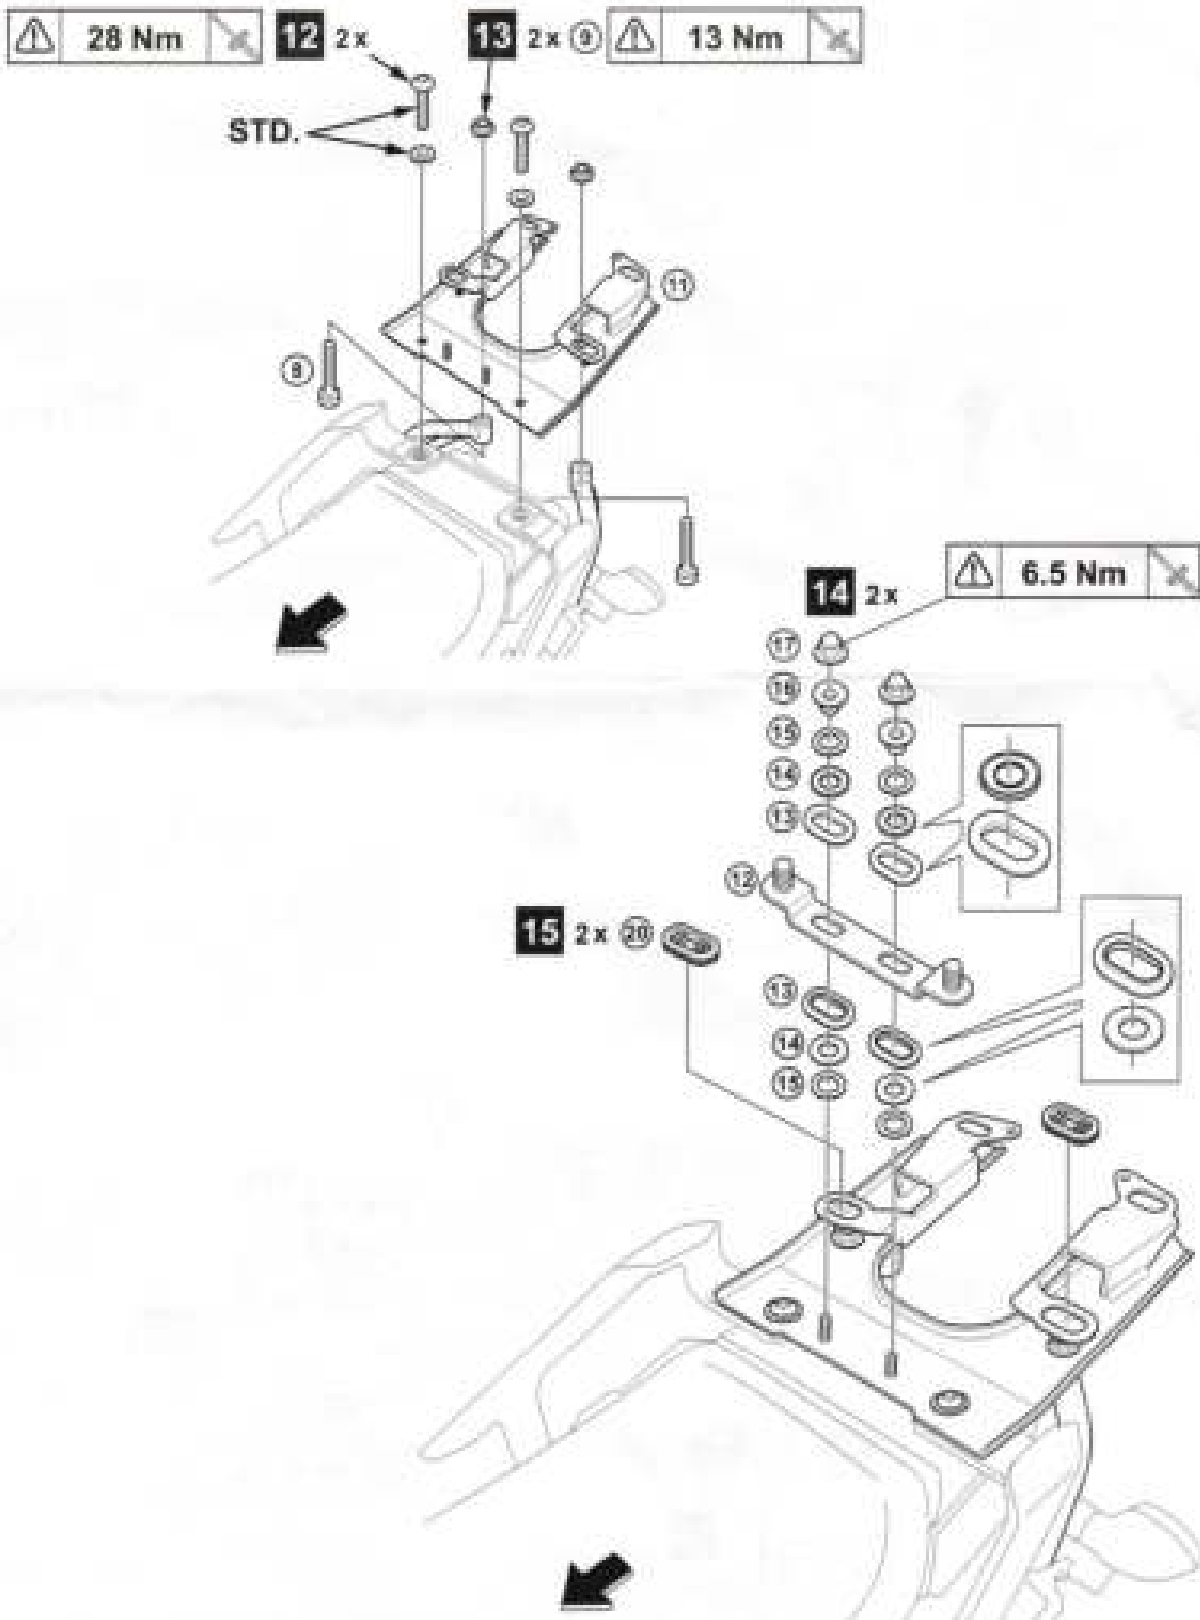

Rear Carrier MT-09 TRACER

2PP-248D0-10

Posnr.	QTY	
①	1	
②	2	M10
③	4	M6
④	1	
⑤	1	
⑥	4	M8 X 55mm
⑦	4	M8
⑧	2	M8 X 40mm
⑨	2	M8
⑩	2	

Posnr.	QTY	
⑪	1	
⑫	1	
⑬	8	
⑭	8	
⑮	8	M13
⑯	6	M6
⑰	6	M6
⑱	2	M10
⑲	2	M10
⑳	2	
㉑	4	M6 X 30mm
㉒	2	M6

Posnr.	QTY	
㉓	2	M8
㉔	2	M8
㉕	2	M8 X 40mm

Rear Carrier MT-09 TRACER

Rear Carrier MT-09 TRACER

Rear Carrier MT-09 TRACER

Rear Carrier MT-09 TRACER