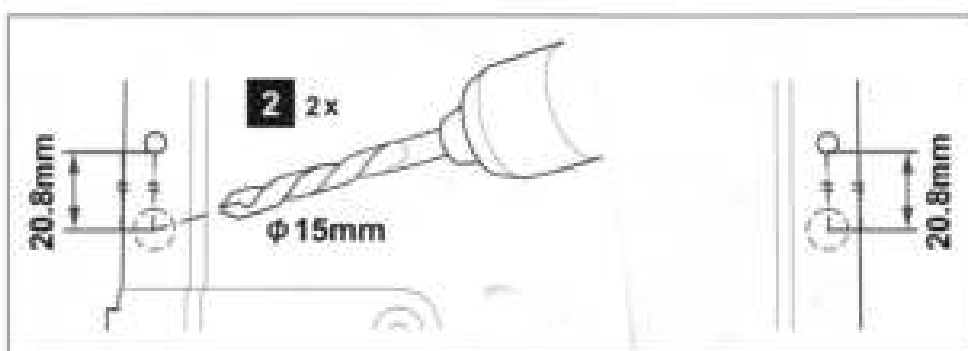

Rear Carrier MT-09 TRACER

2PP-248D0-10

Posnr.	QTY	
①	1	
②	2	M10
③	4	M6
④	1	
⑤	1	
⑥	4	M8 X 55mm
⑦	4	M8
⑧	2	M8 X 40mm
⑨	2	M8
⑩	2	

Posnr.	QTY	
⑪	1	
⑫	1	
⑬	8	
⑭	8	
⑮	8	M13
⑯	6	M6
⑰	6	M6
⑱	2	M10
⑲	2	M10
⑳	2	
㉑	4	M6 X 30mm
㉒	2	M6

Posnr.	QTY	
㉓	2	M8
㉔	2	M8
㉕	2	M8 X 40mm

Rear Carrier MT-09 TRACER

Rear Carrier MT-09 TRACER

Rear Carrier MT-09 TRACER

Rear Carrier MT-09 TRACER