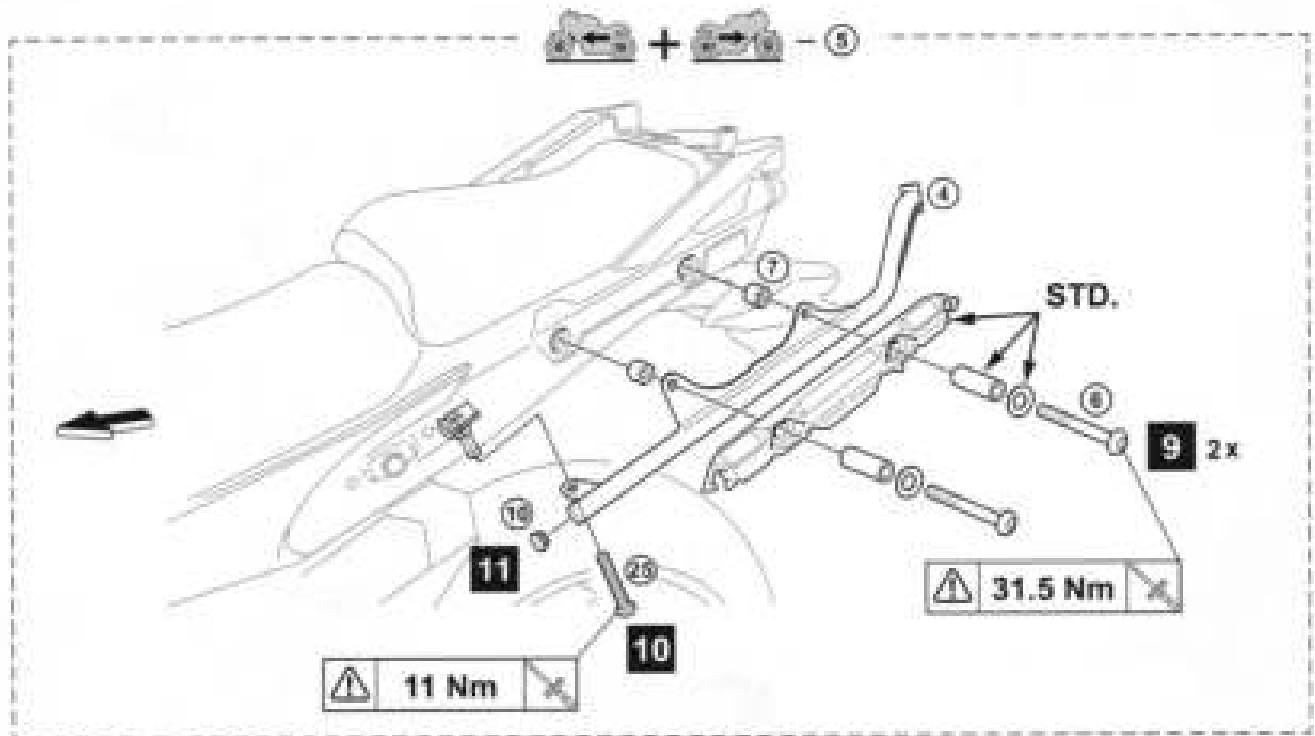

Rear Carrier MT-09 TRACER

2PP-248D0-10

Posnr.	QTY	
①	1	
②	2	M10
③	4	M6
④	1	
⑤	1	
⑥	4	M8 X 55mm
⑦	4	M8
⑧	2	M8 X 40mm
⑨	2	M8
⑩	2	

Posnr.	QTY	
⑪	1	
⑫	1	
⑬	8	
⑭	8	
⑮	8	M13
⑯	6	M6
⑰	6	M6
⑱	2	M10
⑲	2	M10
⑳	2	
㉑	4	M6 X 30mm
㉒	2	M6

Posnr.	QTY	
㉓	2	M8
㉔	2	M8
㉕	2	M8 X 40mm

Rear Carrier MT-09 TRACER

Rear Carrier MT-09 TRACER

Rear Carrier MT-09 TRACER

Rear Carrier MT-09 TRACER