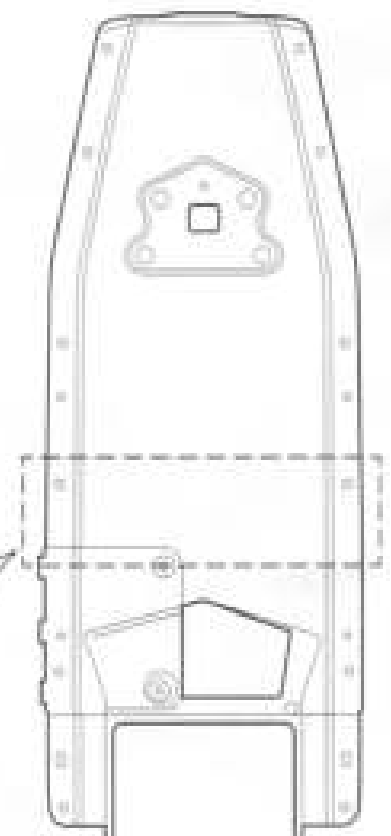

Rear Carrier MT-09 TRACER

2PP-248D0-10

Posnr.	QTY	
①	1	
②	2	M10
③	4	M6
④	1	
⑤	1	
⑥	4	M8 X 55mm
⑦	4	M8
⑧	2	M8 X 40mm
⑨	2	M8
⑩	2	

Posnr.	QTY	
⑪	1	
⑫	1	
⑬	8	
⑭	8	
⑮	8	M13
⑯	6	M6
⑰	6	M6
⑱	2	M10
⑲	2	M10
⑳	2	
㉑	4	M6 X 30mm
㉒	2	M6

Posnr.	QTY	
㉓	2	M8
㉔	2	M8
㉕	2	M8 X 40mm

Rear Carrier MT-09 TRACER

Rear Carrier MT-09 TRACER

Rear Carrier MT-09 TRACER

Rear Carrier MT-09 TRACER