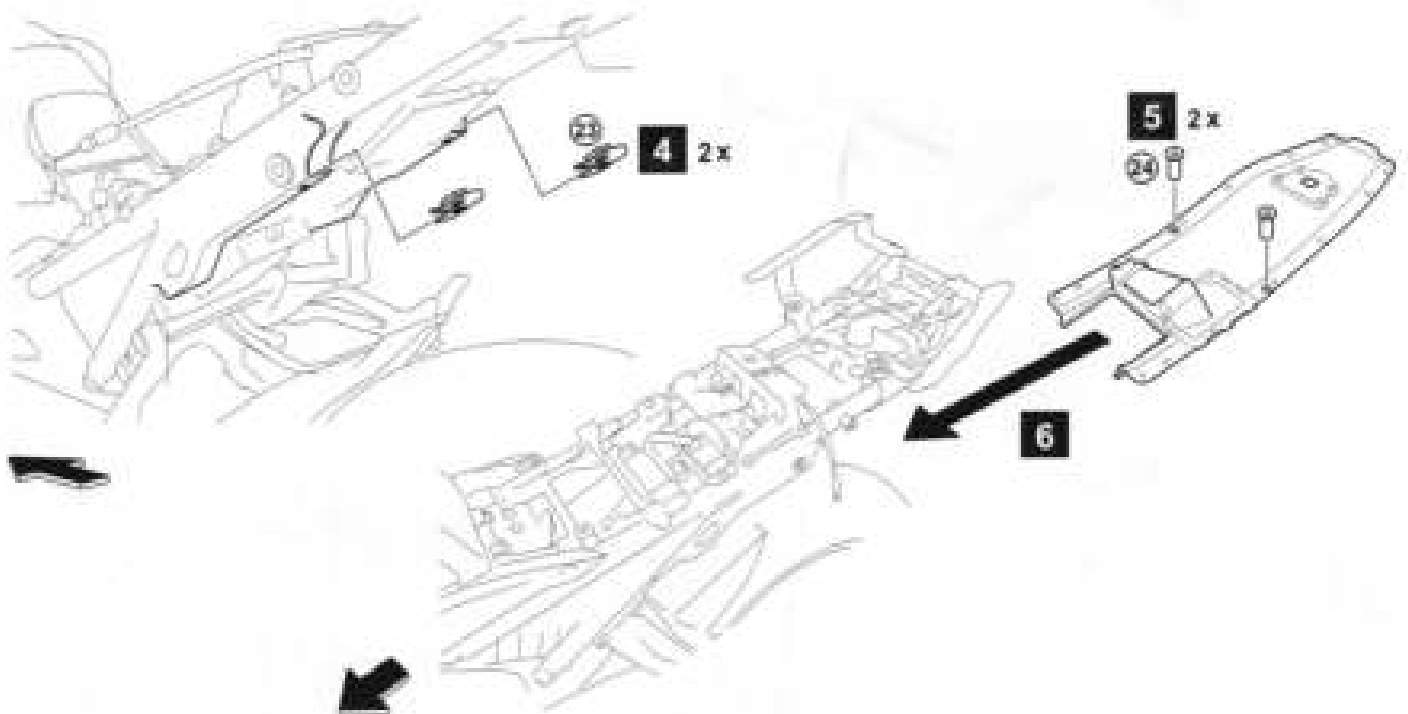

Rear Carrier MT-09 TRACER

2PP-248D0-10

Posnr.	QTY	
①	1	
②	2	M10
③	4	M6
④	1	
⑤	1	
⑥	4	M8 X 55mm
⑦	4	M8
⑧	2	M8 X 40mm
⑨	2	M8
⑩	2	

Posnr.	QTY	
⑪	1	
⑫	1	
⑬	8	
⑭	8	
⑮	8	M13
⑯	6	M6
⑰	6	M6
⑱	2	M10
⑲	2	M10
⑳	2	
㉑	4	M6 X 30mm
㉒	2	M6

Posnr.	QTY	
㉓	2	M8
㉔	2	M8
㉕	2	M8 X 40mm

Rear Carrier MT-09 TRACER

Rear Carrier MT-09 TRACER

Rear Carrier MT-09 TRACER

Rear Carrier MT-09 TRACER